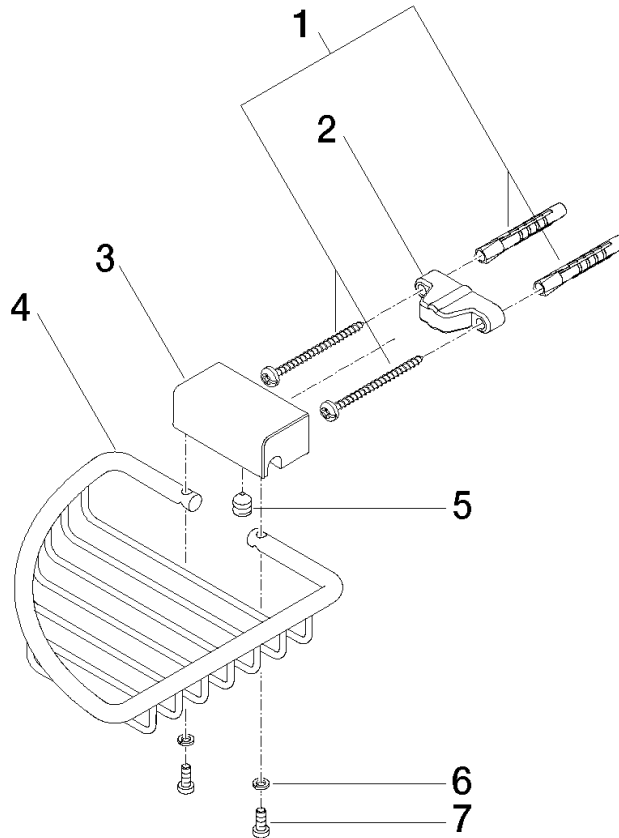

Corner soap basket - Champagne (22kt Gold)

IMO

83 281 530

- width 150mm
- height 40 mm
- 165mm projection

Fits: IMO, LULU, MADISON, MEM, TARA,
CL.1, LISSÉ, VAIA, META, CYO

	Champagne (22kt Gold)	83 281 530-47
	Chrome	83 281 530-00
	Brushed Platinum	83 281 530-06
	Platinum	83 281 530-08
	Durabrand (23kt Gold)	83 281 530-09
	Dark Chrome	83 281 530-19
	Light Gold	83 281 530-26
	Brushed Light Gold	83 281 530-27
	Brushed Durabrand (23kt Gold)	83 281 530-28
	Matte Black	83 281 530-33
	Brushed Bronze	83 281 530-42
	Brushed Champagne (22kt Gold)	83 281 530-46
	Brushed Chrome	83 281 530-93
	Brushed Dark Platinum	83 281 530-99

83 281 530

mm [inches]

83 281 530

Product version from 10/1/2023

Parts for other finishes can be found here: [Chrome](#)

Corner soap basket - Champagne (22kt Gold)

IMO

83 281 530

Spare parts list

Product version from 10/1/2023

No.	Item Number	Name	Quantity used	Delivery time
	05 30 31 025 00 90	fixing set	9	2