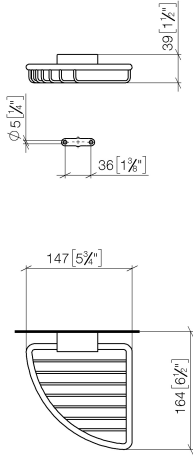

Corner soap basket - Brushed Dark Platinum

IMO

83 281 530

- width 150mm
- height 40 mm
- 165mm projection

Fits: IMO, LULU, MADISON, MEM, TARA,
CL.1, LISSÉ, VAIA, META, CYO

	Brushed Dark Platinum	83 281 530-99
	Chrome	83 281 530-00
	Brushed Platinum	83 281 530-06
	Platinum	83 281 530-08
	Durabass (23kt Gold)	83 281 530-09
	Dark Chrome	83 281 530-19
	Light Gold	83 281 530-26
	Brushed Light Gold	83 281 530-27
	Brushed Durabass (23kt Gold)	83 281 530-28
	Matte Black	83 281 530-33
	Brushed Bronze	83 281 530-42
	Brushed Champagne (22kt Gold)	83 281 530-46
	Champagne (22kt Gold)	83 281 530-47
	Brushed Chrome	83 281 530-93

83 281 530

mm [inches]

83 281 530

Product version from 10/1/2023

Parts for other
finishes can be found
here: [Chrome](#)

Corner soap basket - Brushed Dark Platinum

IMO

83 281 530

Spare parts list

Product version from 10/1/2023

No.	Item Number	Name	Quantity used	Delivery time
	05 30 31 025 00 90	fixing set	9	2