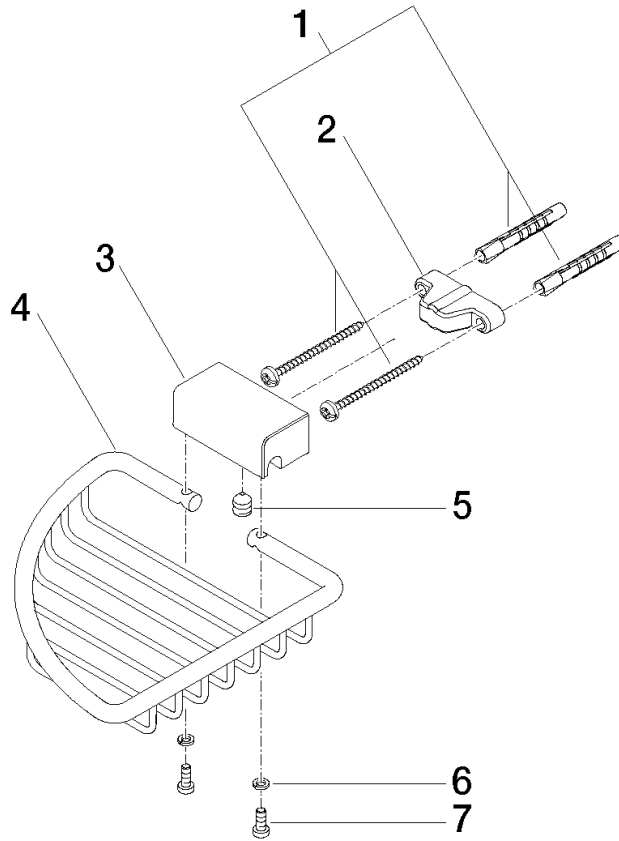

Corner soap basket - Brushed Dark Platinum

IMO

83 281 530

- width 150mm
- height 40 mm
- 165mm projection

Fits: IMO, LULU, MADISON, MEM, TARA,
CL.1, LISSÉ, VAIA, META, CYO

	Brushed Dark Platinum	83 281 530-99
	Chrome	83 281 530-00
	Brushed Platinum	83 281 530-06
	Platinum	83 281 530-08
	Durabass (23kt Gold)	83 281 530-09
	Dark Chrome	83 281 530-19
	Light Gold	83 281 530-26
	Brushed Light Gold	83 281 530-27
	Brushed Durabass (23kt Gold)	83 281 530-28
	Matte Black	83 281 530-33
	Brushed Bronze	83 281 530-42
	Brushed Champagne (22kt Gold)	83 281 530-46
	Champagne (22kt Gold)	83 281 530-47
	Brushed Chrome	83 281 530-93

83 281 530

mm [inches]

83 281 530

Product version from 10/1/2023

Parts for other
finishes can be found
here: [Chrome](#)

Corner soap basket - Brushed Dark Platinum

IMO

83 281 530

Spare parts list

Product version from 10/1/2023

No.	Item Number	Name	Quantity used	Delivery time
	05 30 31 025 00 90	fixing set	9	2