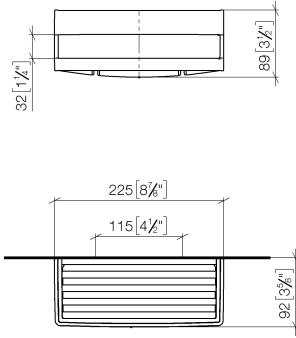

Shower basket for wall mounting - Chrome

83 290 832

- width 225mm
- Height: 89 mm
- Projection: 92 mm

	Chrome	83 290 832-00
	Soft Black	83 290 832-69

Shower basket for wall mounting - Chrome

83 290 832

mm [inches]

Product version from 1/1/2023

No.	Item Number	Name	Quantity used	Delivery time
	05 30 31 025 00 90	fixing set	1	2