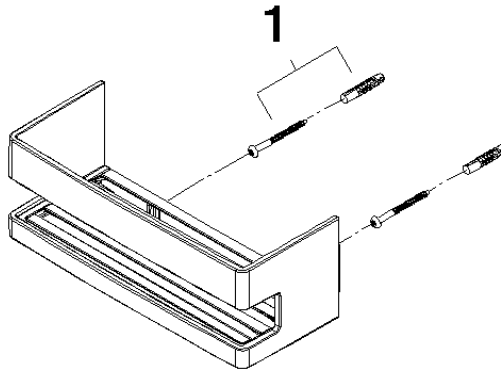

Shower basket for wall mounting - Chrome

---

83 290 832

Product version from 1/1/2023

Parts for other
finishes can be found
here: [Soft Black](#)