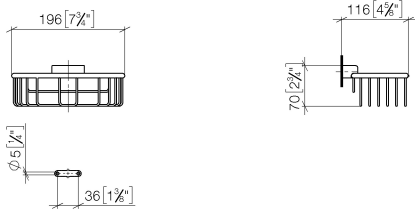

Shower basket for wall mounting - Chrome

MADISON

83 290 970

- width 200mm
- height 70 mm
- 115mm projection

Fits: MADISON, MEM, TARA, CL.1, LISSÉ,
VAIA, META, CYO

	Chrome	83 290 970-00
	Brushed Platinum	83 290 970-06
	Platinum	83 290 970-08
	Durabrand (23kt Gold)	83 290 970-09
	Dark Chrome	83 290 970-19
	Light Gold	83 290 970-26
	Brushed Light Gold	83 290 970-27
	Brushed Durabrand (23kt Gold)	83 290 970-28
	Matte Black	83 290 970-33
	Brushed Bronze	83 290 970-42
	Brushed Champagne (22kt Gold)	83 290 970-46
	Champagne (22kt Gold)	83 290 970-47
	Brushed Chrome	83 290 970-93
	Brushed Dark Platinum	83 290 970-99

83 290 970

mm [inches]

83 290 970

Parts for other finishes can be found here: Brushed Platinum

Spare parts list

No.	Item Number	Name	Quantity used	Delivery time
1	05 30 31 025 00 90	fixing set	1	2
2	09 17 20 030 90	holder	1	2
3	08 17 30 501-00	holder	1	10
4	08 18 90 907-00	basket	1	10
5	09 31 11 002 90	pin	1	2
6	90 30 11 029 00 90	disc	2	2
7	09 30 30 054 90	screw	2	2