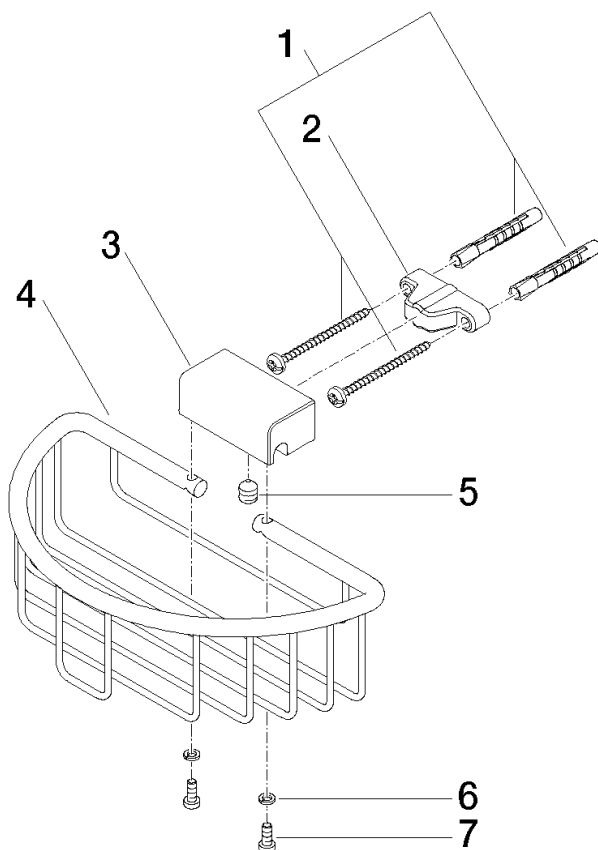

Shower basket for wall mounting - Chrome

MADISON

83 290 970

- width 200mm
- height 70 mm
- 115mm projection

Fits: MADISON, MEM, TARA, CL.1, LISSÉ,
VAIA, META, CYO

	Chrome	83 290 970-00
	Brushed Platinum	83 290 970-06
	Platinum	83 290 970-08
	Durabrand (23kt Gold)	83 290 970-09
	Dark Chrome	83 290 970-19
	Light Gold	83 290 970-26
	Brushed Light Gold	83 290 970-27
	Brushed Durabrand (23kt Gold)	83 290 970-28
	Matte Black	83 290 970-33
	Brushed Bronze	83 290 970-42
	Brushed Champagne (22kt Gold)	83 290 970-46
	Champagne (22kt Gold)	83 290 970-47
	Brushed Chrome	83 290 970-93
	Brushed Dark Platinum	83 290 970-99

83 290 970

mm [inches]

83 290 970

Parts for other finishes can be found here: Brushed Platinum

Spare parts list

No.	Item Number	Name	Quantity used	Delivery time
1	05 30 31 025 00 90	fixing set	1	2
2	09 17 20 030 90	holder	1	2
3	08 17 30 501-00	holder	1	10
4	08 18 90 907-00	basket	1	10
5	09 31 11 002 90	pin	1	2
6	90 30 11 029 00 90	disc	2	2
7	09 30 30 054 90	screw	2	2