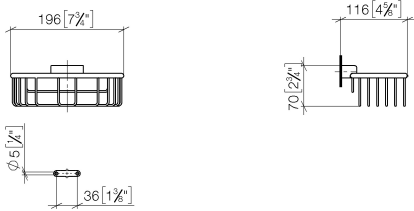

Shower basket for wall mounting - Durabronz (23kt Gold)

MADISON

83 290 970

- width 200mm
- height 70 mm
- 115mm projection

Fits: MADISON, MEM, TARA, CL.1, LISSÉ,
VAIA, META, CYO

	Durabronz (23kt Gold)	83 290 970-09
	Chrome	83 290 970-00
	Brushed Platinum	83 290 970-06
	Platinum	83 290 970-08
	Dark Chrome	83 290 970-19
	Light Gold	83 290 970-26
	Brushed Light Gold	83 290 970-27
	Brushed Durabronz (23kt Gold)	83 290 970-28
	Matte Black	83 290 970-33
	Brushed Bronze	83 290 970-42
	Brushed Champagne (22kt Gold)	83 290 970-46
	Champagne (22kt Gold)	83 290 970-47
	Brushed Chrome	83 290 970-93
	Brushed Dark Platinum	83 290 970-99

Shower basket for wall mounting - Durabronz (23kt Gold)

MADISON

83 290 970

mm [inches]

83 290 970

Product version from 10/1/2023

Parts for other finishes can be found here: [Chrome](#)

Shower basket for wall mounting - Durabronss (23kt Gold)

MADISON

83 290 970

Spare parts list

Product version from 10/1/2023

No.	Item Number	Name	Quantity used	Delivery time
	05 30 31 025 00 90	fixing set	9	2