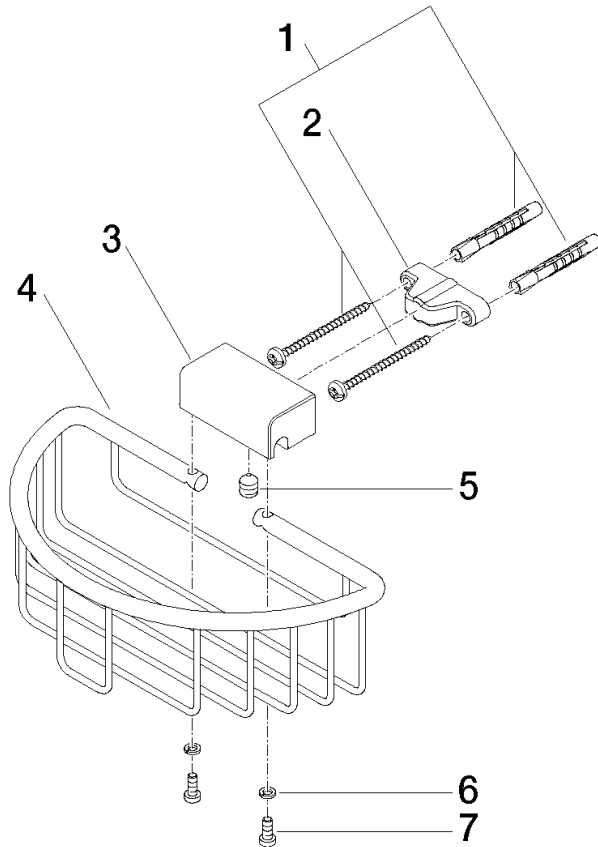

Shower basket for wall mounting - Durabronz (23kt Gold)

MADISON

83 290 970

- width 200mm
- height 70 mm
- 115mm projection

Fits: MADISON, MEM, TARA, CL.1, LISSÉ,
VAIA, META, CYO

	Durabronz (23kt Gold)	83 290 970-09
	Chrome	83 290 970-00
	Brushed Platinum	83 290 970-06
	Platinum	83 290 970-08
	Dark Chrome	83 290 970-19
	Light Gold	83 290 970-26
	Brushed Light Gold	83 290 970-27
	Brushed Durabronz (23kt Gold)	83 290 970-28
	Matte Black	83 290 970-33
	Brushed Bronze	83 290 970-42
	Brushed Champagne (22kt Gold)	83 290 970-46
	Champagne (22kt Gold)	83 290 970-47
	Brushed Chrome	83 290 970-93
	Brushed Dark Platinum	83 290 970-99

Shower basket for wall mounting - Durabronz (23kt Gold)

MADISON

83 290 970

mm [inches]

83 290 970

Product version from 10/1/2023

Parts for other finishes can be found here: [Chrome](#)

Shower basket for wall mounting - Durabronss (23kt Gold)

MADISON

83 290 970

Spare parts list

Product version from 10/1/2023

No.	Item Number	Name	Quantity used	Delivery time
	05 30 31 025 00 90	fixing set	9	2