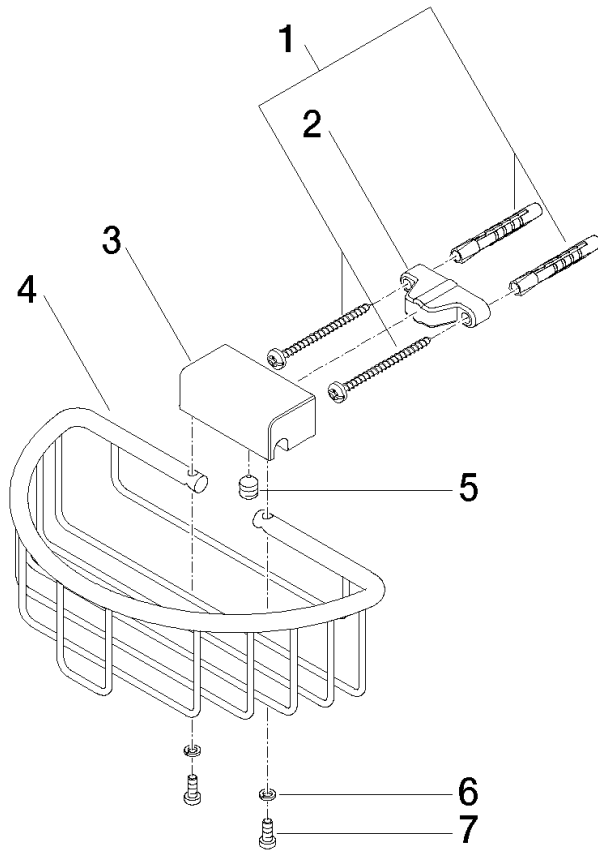

**Shower basket for wall mounting - Dark Chrome**

MADISON

83 290 970

- width 200mm
- height 70 mm
- 115mm projection

Fits: MADISON, MEM, TARA, CL.1, LISSÉ,  
VAIA, META, CYO

	Dark Chrome	83 290 970-19
	Chrome	83 290 970-00
	Brushed Platinum	83 290 970-06
	Platinum	83 290 970-08
	Durabrand (23kt Gold)	83 290 970-09
	Light Gold	83 290 970-26
	Brushed Light Gold	83 290 970-27
	Brushed Durabrand (23kt Gold)	83 290 970-28
	Matte Black	83 290 970-33
	Brushed Bronze	83 290 970-42
	Brushed Champagne (22kt Gold)	83 290 970-46
	Champagne (22kt Gold)	83 290 970-47
	Brushed Chrome	83 290 970-93
	Brushed Dark Platinum	83 290 970-99

# Shower basket for wall mounting - Dark Chrome

MADISON

83 290 970

mm [inches]

83 290 970

Parts for other finishes can be found here: [Chrome](#)