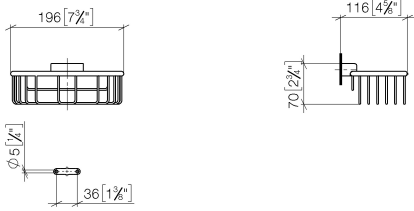

**Shower basket for wall mounting - Dark Chrome**

MADISON

83 290 970

- width 200mm
- height 70 mm
- 115mm projection

Fits: MADISON, MEM, TARA, CL.1, LISSÉ,  
VAIA, META, CYO

	Dark Chrome	83 290 970-19
	Chrome	83 290 970-00
	Brushed Platinum	83 290 970-06
	Platinum	83 290 970-08
	Durabrand (23kt Gold)	83 290 970-09
	Light Gold	83 290 970-26
	Brushed Light Gold	83 290 970-27
	Brushed Durabrand (23kt Gold)	83 290 970-28
	Matte Black	83 290 970-33
	Brushed Bronze	83 290 970-42
	Brushed Champagne (22kt Gold)	83 290 970-46
	Champagne (22kt Gold)	83 290 970-47
	Brushed Chrome	83 290 970-93
	Brushed Dark Platinum	83 290 970-99

# Shower basket for wall mounting - Dark Chrome

MADISON

83 290 970

mm [inches]

83 290 970

Parts for other finishes can be found here: [Chrome](#)