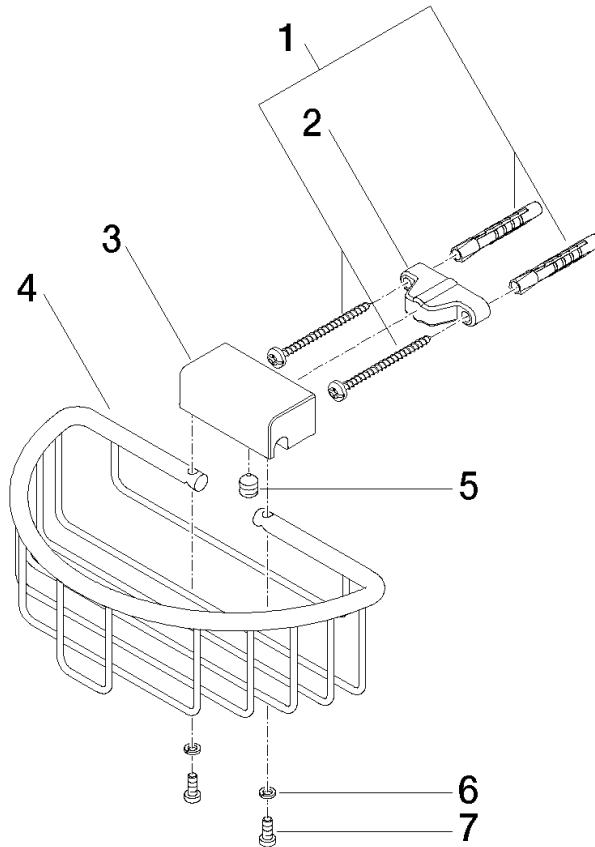

Shower basket for wall mounting - Brushed Durabronze (23kt Gold)

MADISON

83 290 970

- width 200mm
- height 70 mm
- 115mm projection

Fits: MADISON, MEM, TARA, CL.1, LISSÉ,
VAIA, META, CYO

	Brushed Durabronze (23kt Gold)	83 290 970-28
	Chrome	83 290 970-00
	Brushed Platinum	83 290 970-06
	Platinum	83 290 970-08
	Durabronze (23kt Gold)	83 290 970-09
	Dark Chrome	83 290 970-19
	Light Gold	83 290 970-26
	Brushed Light Gold	83 290 970-27
	Matte Black	83 290 970-33
	Brushed Bronze	83 290 970-42
	Brushed Champagne (22kt Gold)	83 290 970-46
	Champagne (22kt Gold)	83 290 970-47
	Brushed Chrome	83 290 970-93
	Brushed Dark Platinum	83 290 970-99

Shower basket for wall mounting - Brushed Durabronz (23kt Gold)

MADISON

83 290 970

mm [inches]

83 290 970

Product version from 10/1/2023

Parts for other finishes can be found here: [Chrome](#)

Shower basket for wall mounting - Brushed Durabrass (23kt Gold)

MADISON

83 290 970

Spare parts list

Product version from 10/1/2023

No.	Item Number	Name	Quantity used	Delivery time
	05 30 31 025 00 90	fixing set	9	2