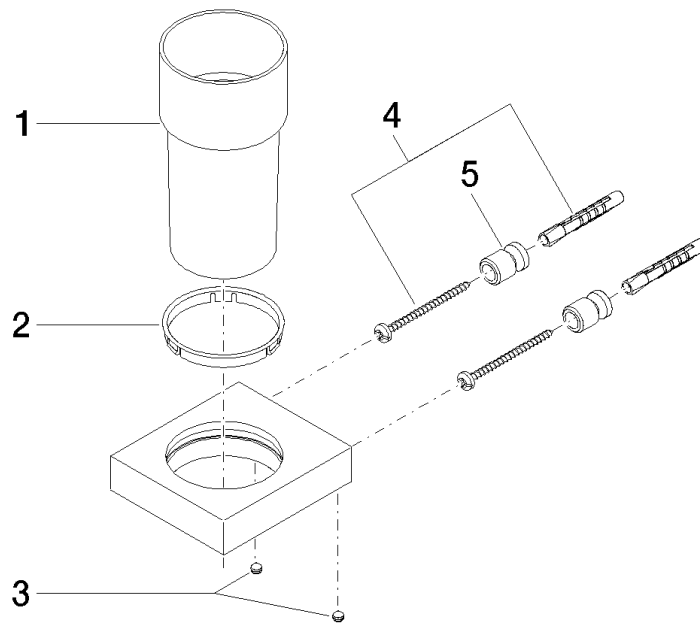

Tumbler holder wall model - Brushed Dark Platinum

83 400 780

- crystal glass
- width 75mm
- height 118 mm
- 85mm projection

	Brushed Dark Platinum	83 400 780-99
	Chrome	83 400 780-00
	Brushed Platinum	83 400 780-06
	Platinum	83 400 780-08
	Dark Chrome	83 400 780-19
	Brushed Durabronze (23kt Gold)	83 400 780-28
	Brushed Champagne (22kt Gold)	83 400 780-46
	Champagne (22kt Gold)	83 400 780-47

Tumbler holder wall model - Brushed Dark Platinum

83 400 780

mm [inches]

Tumbler holder wall model - Brushed Dark Platinum

83 400 780

Parts for other finishes can be found here: [Chrome](#)

Spare parts list

No.	Item Number	Name	Quantity used	Delivery time
1	90 90 00 008 00 84	glass	1	2
2	08 28 10 500 91	ring	1	2
3	09 31 11 148 90	pin	2	2
4	05 17 20 726 02 90	fixing set	2	2
5	08 17 20 726 90	holder	2	2