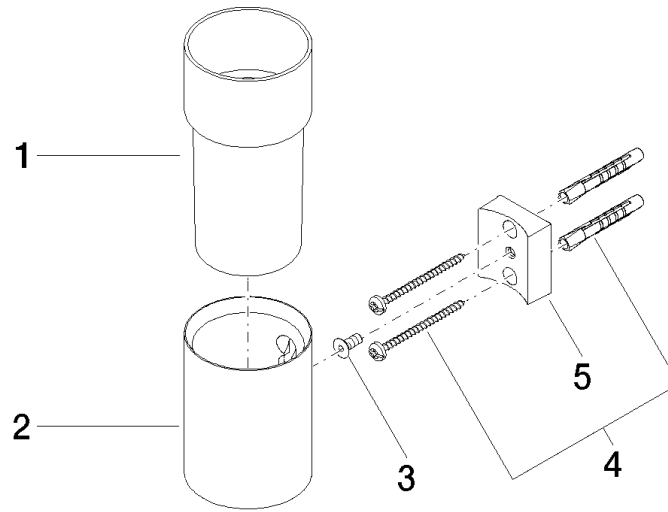

Tumbler holder wall model - Chrome

83 401 979 Product version from 10/1/2023

- crystal glass brush holder, matte
- width 60mm
- height 120 mm
- 110mm projection

	Chrome	83 401 979-00
	Brushed Platinum	83 401 979-06
	Platinum	83 401 979-08
	Durabress (23kt Gold)	83 401 979-09
	Dark Chrome	83 401 979-19
	Light Gold	83 401 979-26
	Brushed Light Gold	83 401 979-27
	Brushed Durabress (23kt Gold)	83 401 979-28
	Matte Black	83 401 979-33
	Brushed Bronze	83 401 979-42
	Brushed Champagne (22kt Gold)	83 401 979-46
	Champagne (22kt Gold)	83 401 979-47
	Brushed Chrome	83 401 979-93
	Brushed Dark Platinum	83 401 979-99

Recommended miscellaneous

Crystal tumbler -

08 90 00 008
82

Tumbler holder wall model - Chrome

83 401 979 Product version from 10/1/2023

mm [inches]

Tumbler holder wall model - Chrome

83 401 979 Product version from 10/1/2023

Spare parts list

No.	Item Number	Name	Quantity used	Delivery time
1	08 90 00 008 82	Crystal tumbler -	1	2
2	08 17 97 569-00	holder	1	10
3	09 30 30 117 90	screw	1	2
4	05 30 31 025 00 90	fixing set	1	2
5	08 10 10 530-00	holder	1	10