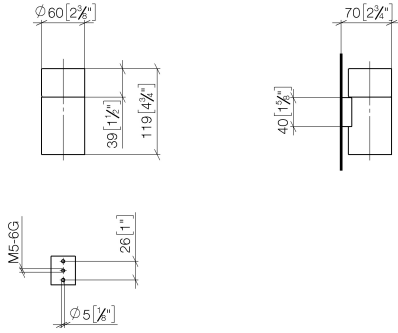

Tumbler holder wall model - Chrome

83 401 979 Product version from 10/1/2023

mm [inches]