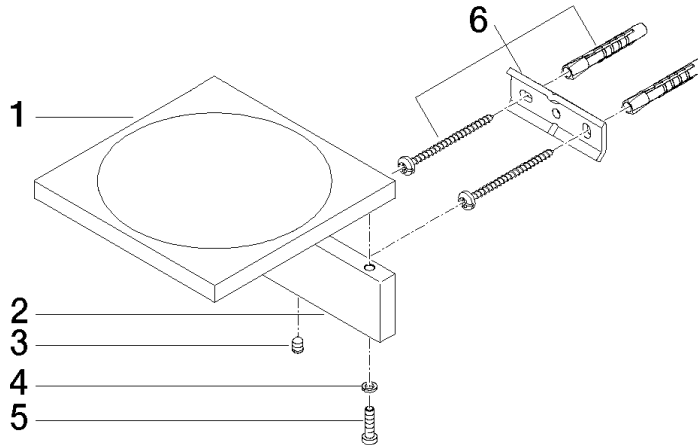

Soap dish wall model - Platinum

MEM

83 410 780

- width 120mm
- height 45 mm
- 120mm projection

Fits: MEM, CYO

	Platinum	83 410 780-08
	Chrome	83 410 780-00
	Brushed Platinum	83 410 780-06
	Dark Chrome	83 410 780-19
	Brushed Durabronze (23kt Gold)	83 410 780-28
	Brushed Champagne (22kt Gold)	83 410 780-46
	Champagne (22kt Gold)	83 410 780-47
	Brushed Dark Platinum	83 410 780-99

83 410 780

mm [inches]

83 410 780

Parts for other
finishes can be found
here: [Chrome](#)

Soap dish wall model - Platinum

MEM

83 410 780

Spare parts list