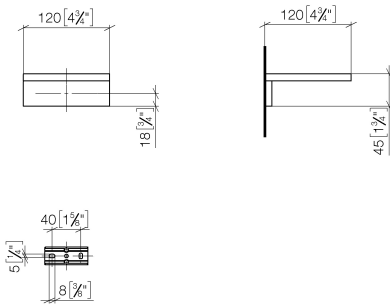

Soap dish wall model - Platinum

MEM

83 410 780

- width 120mm
- height 45 mm
- 120mm projection

Fits: MEM, CYO

	Platinum	83 410 780-08
	Chrome	83 410 780-00
	Brushed Platinum	83 410 780-06
	Dark Chrome	83 410 780-19
	Brushed Durabronze (23kt Gold)	83 410 780-28
	Brushed Champagne (22kt Gold)	83 410 780-46
	Champagne (22kt Gold)	83 410 780-47
	Brushed Dark Platinum	83 410 780-99

83 410 780

mm [inches]

83 410 780

Parts for other
finishes can be found
here: [Chrome](#)

Soap dish wall model - Platinum

MEM

83 410 780

Spare parts list