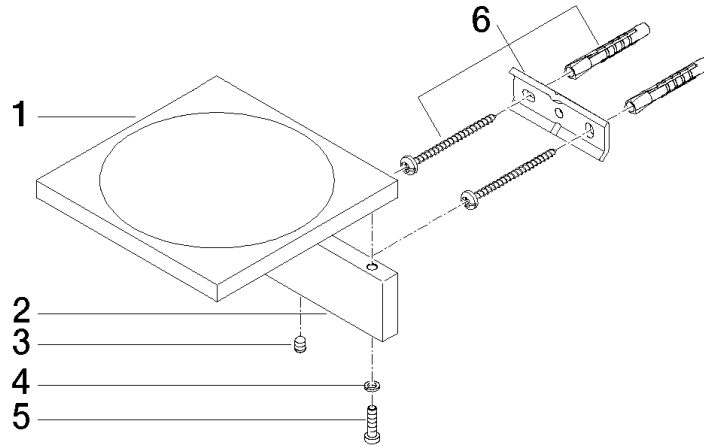

## Soap dish wall model - Brushed Durabronz (23kt Gold)

83 410 780

- width 120mm
- height 45 mm
- 120mm projection

	Brushed Durabronz (23kt Gold)	83 410 780-28
	Chrome	83 410 780-00
	Brushed Platinum	83 410 780-06
	Platinum	83 410 780-08
	Dark Chrome	83 410 780-19
	Brushed Champagne (22kt Gold)	83 410 780-46
	Champagne (22kt Gold)	83 410 780-47
	Brushed Dark Platinum	83 410 780-99

## Soap dish wall model - Brushed Durabrass (23kt Gold)

---

83 410 780

mm [inches]

**Soap dish wall model - Brushed Durabrass (23kt Gold)**

83 410 780

Parts for other finishes can be found here: [Chrome](#)

**Spare parts list**

No.	Item Number	Name	Quantity used	Delivery time
1	08 17 78 601-28	dish	1	20
2	08 17 78 507-28	holder	1	20
3	90 31 11 112 00 90	pin	1	2
4	90 30 11 029 00 90	disc	2	2
5	09 30 30 069 90	screw	2	2
6	05 17 20 718 00 90	fixing set	1	2