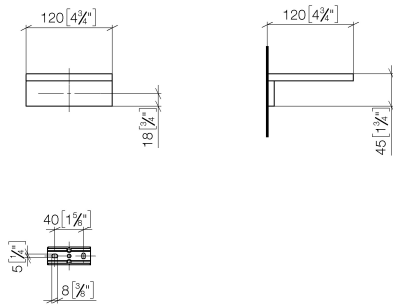

## Soap dish wall model - Brushed Durabronz (23kt Gold)

83 410 780

- width 120mm
- height 45 mm
- 120mm projection

	Brushed Durabronz (23kt Gold)	83 410 780-28
	Chrome	83 410 780-00
	Brushed Platinum	83 410 780-06
	Platinum	83 410 780-08
	Dark Chrome	83 410 780-19
	Brushed Champagne (22kt Gold)	83 410 780-46
	Champagne (22kt Gold)	83 410 780-47
	Brushed Dark Platinum	83 410 780-99

## Soap dish wall model - Brushed Durabrass (23kt Gold)

---

83 410 780

mm [inches]

**Soap dish wall model - Brushed Durabrass (23kt Gold)**

83 410 780

Parts for other finishes can be found here: [Chrome](#)

**Spare parts list**

No.	Item Number	Name	Quantity used	Delivery time
1	08 17 78 601-28	dish	1	20
2	08 17 78 507-28	holder	1	20
3	90 31 11 112 00 90	pin	1	2
4	90 30 11 029 00 90	disc	2	2
5	09 30 30 069 90	screw	2	2
6	05 17 20 718 00 90	fixing set	1	2