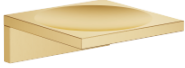

## Soap dish wall model - Brushed Durabronz (23kt Gold)

83 410 780

- width 120mm
- height 45 mm
- 120mm projection

	Brushed Durabronz (23kt Gold)	83 410 780-28
	Chrome	83 410 780-00
	Brushed Platinum	83 410 780-06
	Platinum	83 410 780-08
	Dark Chrome	83 410 780-19
	Brushed Champagne (22kt Gold)	83 410 780-46
	Champagne (22kt Gold)	83 410 780-47
	Brushed Dark Platinum	83 410 780-99

## Soap dish wall model - Brushed Durabrass (23kt Gold)

---

83 410 780

mm [inches]

**Soap dish wall model - Brushed Durabrass (23kt Gold)**

83 410 780

Parts for other finishes can be found here: [Chrome](#)