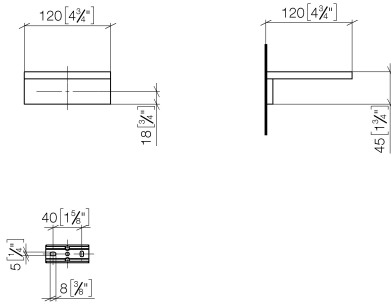

Soap dish wall model - Brushed Champagne (22kt Gold)

MEM

83 410 780

- width 120mm
- height 45 mm
- 120mm projection

Fits: MEM, CYO

	Brushed Champagne (22kt Gold)	83 410 780-46
	Chrome	83 410 780-00
	Brushed Platinum	83 410 780-06
	Platinum	83 410 780-08
	Dark Chrome	83 410 780-19
	Brushed Durabronze (23kt Gold)	83 410 780-28
	Champagne (22kt Gold)	83 410 780-47
	Brushed Dark Platinum	83 410 780-99

# Soap dish wall model - Brushed Champagne (22kt Gold)

MEM

83 410 780

mm [inches]

83 410 780

Parts for other  
finishes can be found  
here: [Chrome](#)

Soap dish wall model - Brushed Champagne (22kt Gold)

MEM