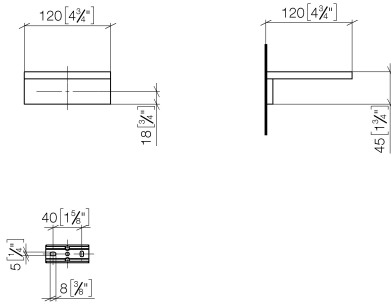

Soap dish wall model - Brushed Dark Platinum

MEM

83 410 780

- width 120mm
- height 45 mm
- 120mm projection

Fits: MEM, CYO

	Brushed Dark Platinum	83 410 780-99
	Chrome	83 410 780-00
	Brushed Platinum	83 410 780-06
	Platinum	83 410 780-08
	Dark Chrome	83 410 780-19
	Brushed Durabross (23kt Gold)	83 410 780-28
	Brushed Champagne (22kt Gold)	83 410 780-46
	Champagne (22kt Gold)	83 410 780-47

# Soap dish wall model - Brushed Dark Platinum

MEM

83 410 780

mm [inches]

83 410 780

Parts for other  
finishes can be found  
here: [Chrome](#)

## Soap dish wall model - Brushed Dark Platinum

MEM

83 410 780