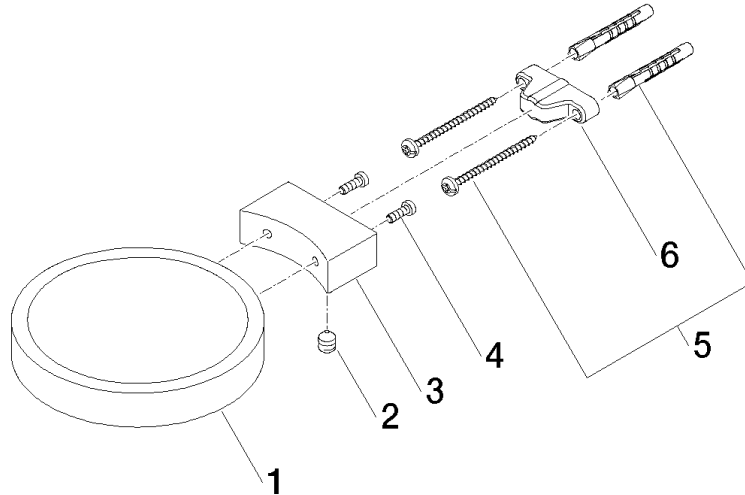

**Soap dish wall model - Chrome**

MADISON

83 410 979

- width 120mm
- height 20 mm
- 145mm projection

Fits: MADISON, MEM, TARA, CL.1, LISSÉ,  
VAIA, META, CYO

	Chrome	83 410 979-00
	Brushed Platinum	83 410 979-06
	Platinum	83 410 979-08
	Durabress (23kt Gold)	83 410 979-09
	Dark Chrome	83 410 979-19
	Light Gold	83 410 979-26
	Brushed Light Gold	83 410 979-27
	Brushed Durabress (23kt Gold)	83 410 979-28
	Matte Black	83 410 979-33
	Brushed Bronze	83 410 979-42
	Brushed Champagne (22kt Gold)	83 410 979-46
	Champagne (22kt Gold)	83 410 979-47
	Brushed Chrome	83 410 979-93
	Brushed Dark Platinum	83 410 979-99

83 410 979

mm [inches]

83 410 979

**Product version from 10/1/2023**

Parts for other  
finishes can be found  
here: Brushed  
Platinum

Soap dish wall model - Chrome

MADISON

83 410 979

**Spare parts list**

**Product version from 10/1/2023**

No.	Item Number	Name	Quantity used	Delivery time
	08 17 97 570-00	dish	7	10