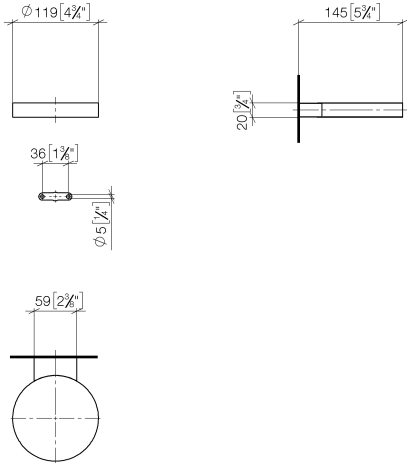

**Soap dish wall model - Chrome**

MADISON

83 410 979

- width 120mm
- height 20 mm
- 145mm projection

Fits: MADISON, MEM, TARA, CL.1, LISSÉ,  
VAIA, META, CYO

	Chrome	83 410 979-00
	Brushed Platinum	83 410 979-06
	Platinum	83 410 979-08
	Durabress (23kt Gold)	83 410 979-09
	Dark Chrome	83 410 979-19
	Light Gold	83 410 979-26
	Brushed Light Gold	83 410 979-27
	Brushed Durabress (23kt Gold)	83 410 979-28
	Matte Black	83 410 979-33
	Brushed Bronze	83 410 979-42
	Brushed Champagne (22kt Gold)	83 410 979-46
	Champagne (22kt Gold)	83 410 979-47
	Brushed Chrome	83 410 979-93
	Brushed Dark Platinum	83 410 979-99

83 410 979

mm [inches]

83 410 979

**Product version from 10/1/2023**

Parts for other  
finishes can be found  
here: Brushed  
Platinum

Soap dish wall model - Chrome

MADISON

83 410 979