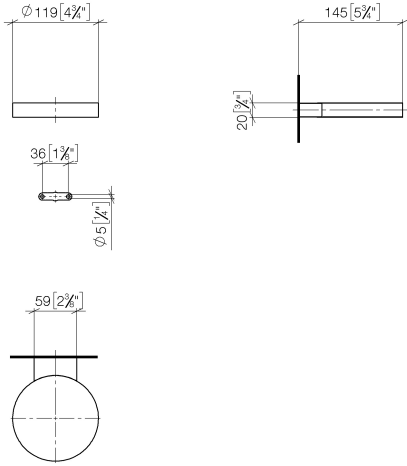

83 410 979

- width 120mm
- height 20 mm
- 145mm projection

Fits: MADISON, MEM, TARA, CL.1, LISSÉ,  
VAIA, META, CYO

	Light Gold	83 410 979-26
	Chrome	83 410 979-00
	Brushed Platinum	83 410 979-06
	Platinum	83 410 979-08
	Durabronze (23kt Gold)	83 410 979-09
	Dark Chrome	83 410 979-19
	Brushed Light Gold	83 410 979-27
	Brushed Durabronze (23kt Gold)	83 410 979-28
	Matte Black	83 410 979-33
	Brushed Bronze	83 410 979-42
	Brushed Champagne (22kt Gold)	83 410 979-46
	Champagne (22kt Gold)	83 410 979-47
	Brushed Chrome	83 410 979-93
	Brushed Dark Platinum	83 410 979-99

83 410 979

mm [inches]

83 410 979

**Product version from 10/1/2023**

Parts for other  
finishes can be found  
here: [Chrome](#)

Soap dish wall model - Light Gold

MADISON

83 410 979