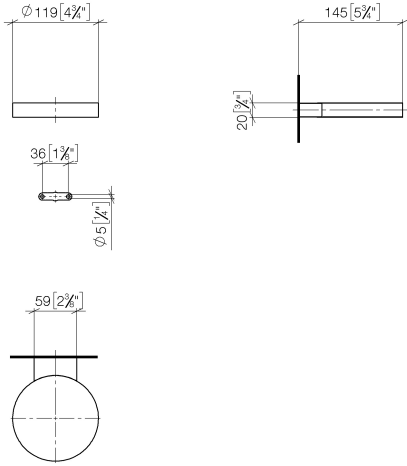

Soap dish wall model - Brushed Bronze

MADISON

83 410 979

- width 120mm
- height 20 mm
- 145mm projection

Fits: MADISON, MEM, TARA, CL.1, LISSÉ,
VAIA, META, CYO

	Brushed Bronze	83 410 979-42
	Chrome	83 410 979-00
	Brushed Platinum	83 410 979-06
	Platinum	83 410 979-08
	Durabronze (23kt Gold)	83 410 979-09
	Dark Chrome	83 410 979-19
	Light Gold	83 410 979-26
	Brushed Light Gold	83 410 979-27
	Brushed Durabronze (23kt Gold)	83 410 979-28
	Matte Black	83 410 979-33
	Brushed Champagne (22kt Gold)	83 410 979-46
	Champagne (22kt Gold)	83 410 979-47
	Brushed Chrome	83 410 979-93
	Brushed Dark Platinum	83 410 979-99

83 410 979

mm [inches]

83 410 979

Product version from 10/1/2023

Parts for other
finishes can be found
here: [Chrome](#)

Soap dish wall model - Brushed Bronze

MADISON

83 410 979