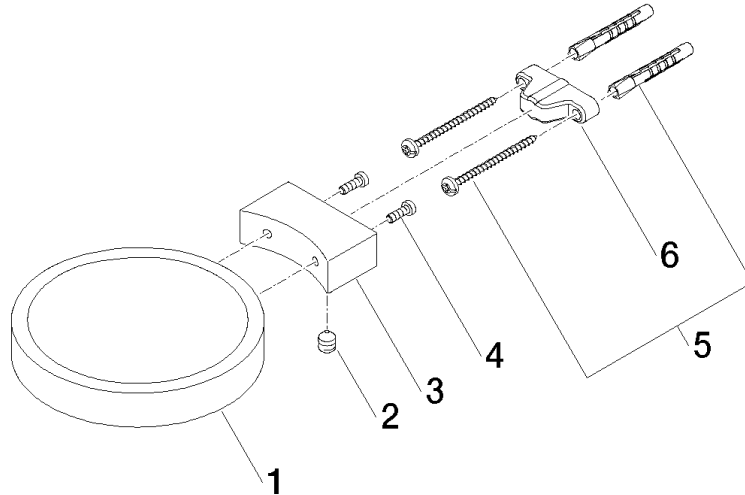

Soap dish wall model - Brushed Champagne (22kt Gold)

MADISON

83 410 979

- width 120mm
- height 20 mm
- 145mm projection

Fits: MADISON, MEM, TARA, CL.1, LISSÉ,
VAIA, META, CYO

	Brushed Champagne (22kt Gold)	83 410 979-46
	Chrome	83 410 979-00
	Brushed Platinum	83 410 979-06
	Platinum	83 410 979-08
	Durabrand (23kt Gold)	83 410 979-09
	Dark Chrome	83 410 979-19
	Light Gold	83 410 979-26
	Brushed Light Gold	83 410 979-27
	Brushed Durabrand (23kt Gold)	83 410 979-28
	Matte Black	83 410 979-33
	Brushed Bronze	83 410 979-42
	Champagne (22kt Gold)	83 410 979-47
	Brushed Chrome	83 410 979-93
	Brushed Dark Platinum	83 410 979-99

83 410 979

mm [inches]

83 410 979

Product version from 10/1/2023

Parts for other
finishes can be found
here: [Chrome](#)

Soap dish wall model - Brushed Champagne (22kt Gold)

MADISON

83 410 979