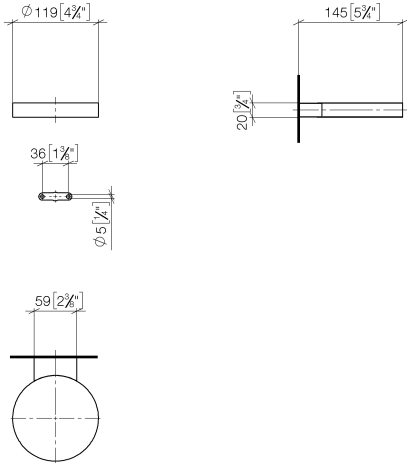

Soap dish wall model - Brushed Dark Platinum

MADISON

83 410 979

- width 120mm
- height 20 mm
- 145mm projection

Fits: MADISON, MEM, TARA, CL.1, LISSÉ,
VAIA, META, CYO

	Brushed Dark Platinum	83 410 979-99
	Chrome	83 410 979-00
	Brushed Platinum	83 410 979-06
	Platinum	83 410 979-08
	Durabrand (23kt Gold)	83 410 979-09
	Dark Chrome	83 410 979-19
	Light Gold	83 410 979-26
	Brushed Light Gold	83 410 979-27
	Brushed Durabrand (23kt Gold)	83 410 979-28
	Matte Black	83 410 979-33
	Brushed Bronze	83 410 979-42
	Brushed Champagne (22kt Gold)	83 410 979-46
	Champagne (22kt Gold)	83 410 979-47
	Brushed Chrome	83 410 979-93

83 410 979

mm [inches]

83 410 979

Product version from 10/1/2023

Parts for other finishes can be found here: [Chrome](#)

Soap dish wall model - Brushed Dark Platinum

MADISON

83 410 979

Spare parts list

Product version from 10/1/2023

No.	Item Number	Name	Quantity used	Delivery time
	08 17 97 570-99	dish	7	30