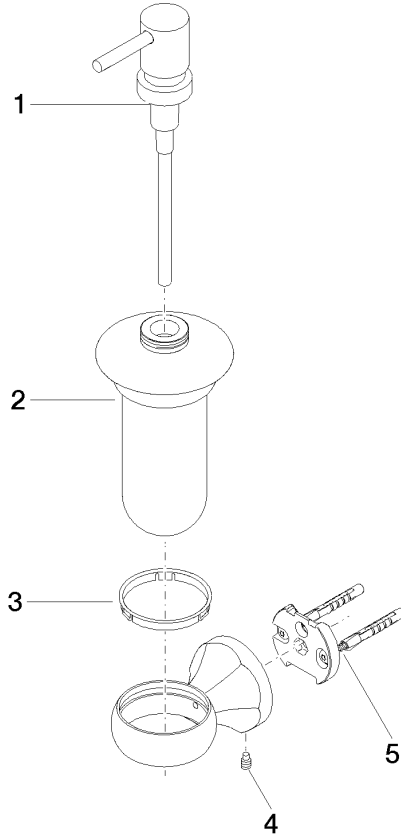

83 435 361

- bottle made of opal glass
- width 85mm
- height 200 mm
- 250 ml bottle
- 121mm projection

	Brushed Durabrand (23kt Gold)	83 435 361-28
	Chrome	83 435 361-00
	Brushed Platinum	83 435 361-06
	Platinum	83 435 361-08
	Durabrand (23kt Gold)	83 435 361-09
	Brushed Dark Platinum	83 435 361-99

83 435 361

mm [inches]

83 435 361

Parts for other finishes can be found here: [Chrome](#)

MADISON Dispenser wall model - Brushed Durabronz (23kt Gold)

MADISON

83 435 361

**Spare parts list**

No.	Item Number	Name	Quantity used	Delivery time
	90 10 10 535 01-28	dispenser	5	20