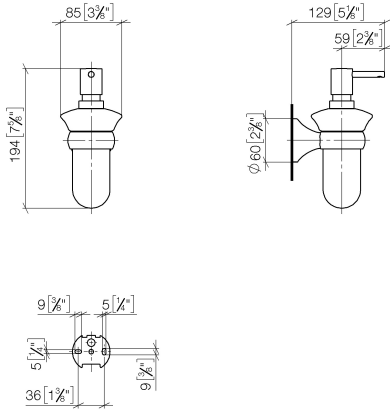

83 435 361

- bottle made of opal glass
- width 85mm
- height 200 mm
- 250 ml bottle
- 121mm projection

	Brushed Durabrand (23kt Gold)	83 435 361-28
	Chrome	83 435 361-00
	Brushed Platinum	83 435 361-06
	Platinum	83 435 361-08
	Durabrand (23kt Gold)	83 435 361-09
	Brushed Dark Platinum	83 435 361-99

83 435 361

mm [inches]

83 435 361

Parts for other finishes can be found here: [Chrome](#)

MADISON Dispenser wall model - Brushed Durabronz (23kt Gold)

MADISON

83 435 361

**Spare parts list**

No.	Item Number	Name	Quantity used	Delivery time
	90 10 10 535 01-28	dispenser	5	20