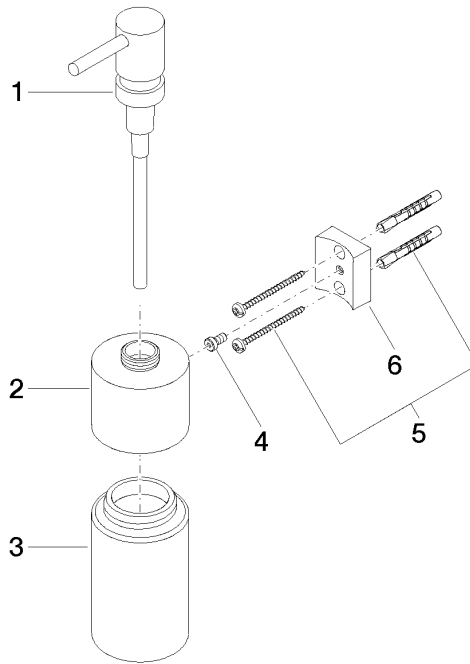

EDITION PRO Dispenser wall model - Brushed Chrome

---

83 435 626

Parts for other
finishes can be found
here: [Chrome](#)