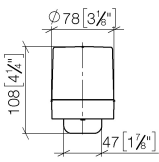

Dispenser wall model - Chrome

83 435 832

- width 78mm
- height 108 mm
- 250 ml bottle
- 94mm projection

Chrome

83 435 832-00

Soft Black

83 435 832-69

Dispenser wall model - Chrome

83 435 832

mm [inches]

Dispenser wall model - Chrome

83 435 832

Parts for other
finishes can be found
here: [Soft Black](#)

Spare parts list

No.	Item Number	Name	Quantity used	Delivery time
1	05 30 31 025 00 90	fixing set	1	2