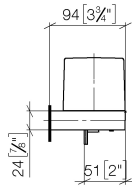

Dispenser wall model - Chrome

83 435 832

- width 78mm
- height 108 mm
- 250 ml bottle
- 94mm projection

Chrome

83 435 832-00

Soft Black

83 435 832-69

Dispenser wall model - Chrome

83 435 832

mm [inches]

Dispenser wall model - Chrome

83 435 832

Parts for other
finishes can be found
here: [Soft Black](#)

Spare parts list

No.	Item Number	Name	Quantity used	Delivery time
1	05 30 31 025 00 90	fixing set	1	2