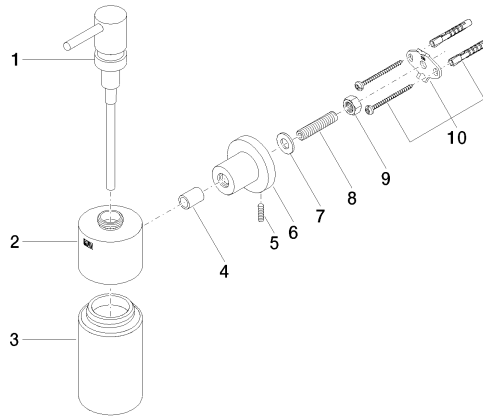

83 435 892

- bottle made of crystal glass, matt
- width 60mm
- height 200 mm
- rosette Ø 55 mm
- 250 ml bottle
- 144mm projection

	Matte Black	83 435 892-33
	Chrome	83 435 892-00
	Brushed Platinum	83 435 892-06
	Platinum	83 435 892-08
	Dark Chrome	83 435 892-19
	Brushed Durabronze (23kt Gold)	83 435 892-28
	Brushed Bronze	83 435 892-42
	Brushed Champagne (22kt Gold)	83 435 892-46
	Champagne (22kt Gold)	83 435 892-47
	Brushed Chrome	83 435 892-93
	Brushed Dark Platinum	83 435 892-99

83 435 892

mm [inches]

83 435 892

Product version from 4/1/2024

Parts for other
finishes can be found
here: [Chrome](#)

83 435 892

Spare parts list

Product version from 4/1/2024

No.	Item Number	Name	Quantity used	Delivery time
	90 10 10 535 00-33	dispenser	10	30