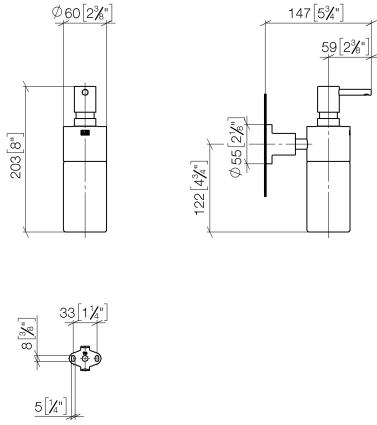

83 435 892

- bottle made of crystal glass, matt
- width 60mm
- height 200 mm
- rosette Ø 55 mm
- 250 ml bottle
- 144mm projection

	Matte Black	83 435 892-33
	Chrome	83 435 892-00
	Brushed Platinum	83 435 892-06
	Platinum	83 435 892-08
	Dark Chrome	83 435 892-19
	Brushed Durabronze (23kt Gold)	83 435 892-28
	Brushed Bronze	83 435 892-42
	Brushed Champagne (22kt Gold)	83 435 892-46
	Champagne (22kt Gold)	83 435 892-47
	Brushed Chrome	83 435 892-93
	Brushed Dark Platinum	83 435 892-99

83 435 892

mm [inches]

83 435 892

Product version from 4/1/2024

Parts for other
finishes can be found
here: [Chrome](#)

83 435 892

Spare parts list

Product version from 4/1/2024

No.	Item Number	Name	Quantity used	Delivery time
	90 10 10 535 00-33	dispenser	10	30