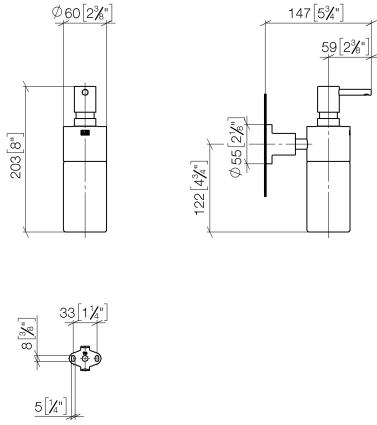

83 435 892

- bottle made of crystal glass, matt
- width 60mm
- height 200 mm
- rosette Ø 55 mm
- 250 ml bottle
- 144mm projection

	Champagne (22kt Gold)	83 435 892-47
	Chrome	83 435 892-00
	Brushed Platinum	83 435 892-06
	Platinum	83 435 892-08
	Dark Chrome	83 435 892-19
	Brushed Durabronze (23kt Gold)	83 435 892-28
	Matte Black	83 435 892-33
	Brushed Bronze	83 435 892-42
	Brushed Champagne (22kt Gold)	83 435 892-46
	Brushed Chrome	83 435 892-93
	Brushed Dark Platinum	83 435 892-99

83 435 892

mm [inches]

83 435 892

Product version from 4/1/2024

Parts for other finishes can be found here: [Chrome](#)

TARA Dispenser wall model - Champagne (22kt Gold)

TARA

83 435 892

Spare parts list

Product version from 4/1/2024

No.	Item Number	Name	Quantity used	Delivery time
	90 10 10 535 00-47	dispenser	10	30