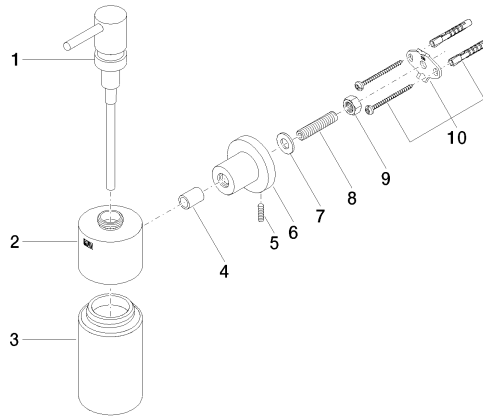

83 435 892

- bottle made of crystal glass, matt
- width 60mm
- height 200 mm
- rosette Ø 55 mm
- 250 ml bottle
- 144mm projection

	Champagne (22kt Gold)	83 435 892-47
	Chrome	83 435 892-00
	Brushed Platinum	83 435 892-06
	Platinum	83 435 892-08
	Dark Chrome	83 435 892-19
	Brushed Durabronze (23kt Gold)	83 435 892-28
	Matte Black	83 435 892-33
	Brushed Bronze	83 435 892-42
	Brushed Champagne (22kt Gold)	83 435 892-46
	Brushed Chrome	83 435 892-93
	Brushed Dark Platinum	83 435 892-99

83 435 892

mm [inches]

83 435 892

Product version from 4/1/2024

Parts for other finishes can be found here: [Chrome](#)

TARA Dispenser wall model - Champagne (22kt Gold)

TARA

83 435 892

Spare parts list

Product version from 4/1/2024

No.	Item Number	Name	Quantity used	Delivery time
	90 10 10 535 00-47	dispenser	10	30