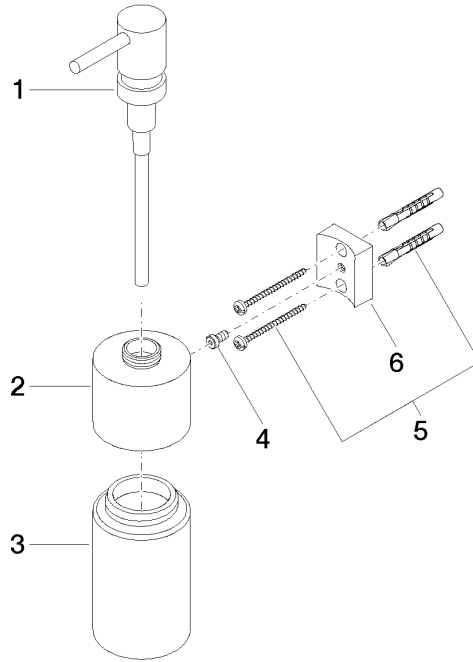

83 435 970

- bottle made of crystal glass, matt
- width 60mm
- height 200 mm
- 250 ml bottle
- 96mm projection

Fits: MADISON, MEM, TARA, CL.1, LISSÉ,
VAIA, META, CYO

	Chrome	83 435 970-00
	Brushed Platinum	83 435 970-06
	Platinum	83 435 970-08
	Dark Chrome	83 435 970-19
	Light Gold	83 435 970-26
	Brushed Light Gold	83 435 970-27
	Brushed Durabronze (23kt Gold)	83 435 970-28
	Matte Black	83 435 970-33
	Brushed Bronze	83 435 970-42
	Brushed Champagne (22kt Gold)	83 435 970-46
	Champagne (22kt Gold)	83 435 970-47
	Brushed Chrome	83 435 970-93
	Brushed Dark Platinum	83 435 970-99

83 435 970

mm [inches]

83 435 970

Parts for other finishes can be found here: [Brushed Platinum](#)

Spare parts list

No.	Item Number	Name	Quantity used	Delivery time
1	90 10 10 535 00-00	dispenser	1	10
2	90 10 10 525 00-00	base	1	10
3	90 90 04 001 00 82	glass	1	2
4	09 30 30 093 90	screw	1	2
5	05 30 31 025 00 90	fixing set	1	2
6	08 10 10 530-00	holder	1	10