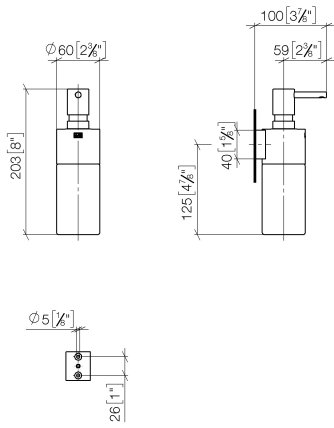

Dispenser wall model - Dark Chrome

83 435 970

- bottle made of crystal glass, matt
- width 60mm
- height 200 mm
- 250 ml bottle
- 96mm projection

	Dark Chrome	83 435 970-19
	Chrome	83 435 970-00
	Brushed Platinum	83 435 970-06
	Platinum	83 435 970-08
	Light Gold	83 435 970-26
	Brushed Light Gold	83 435 970-27
	Brushed Durabronze (23kt Gold)	83 435 970-28
	Matte Black	83 435 970-33
	Brushed Bronze	83 435 970-42
	Brushed Champagne (22kt Gold)	83 435 970-46
	Champagne (22kt Gold)	83 435 970-47
	Brushed Chrome	83 435 970-93
	Brushed Dark Platinum	83 435 970-99

Dispenser wall model - Dark Chrome

83 435 970

mm [inches]

Dispenser wall model - Dark Chrome

83 435 970

Parts for other
finishes can be found
here: [Chrome](#)