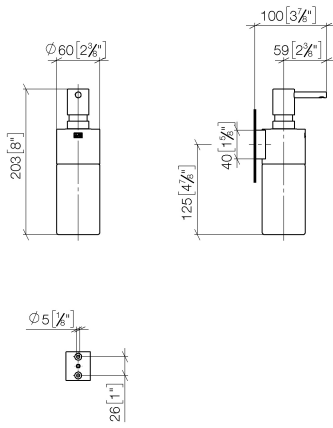

Dispenser wall model - Brushed Durabronz (23kt Gold)

MADISON

83 435 970

- bottle made of crystal glass, matt
- width 60mm
- height 200 mm
- 250 ml bottle
- 96mm projection

Fits: MADISON, MEM, TARA, CL.1, LISSÉ,
VAIA, META, CYO

83 435 970

mm [inches]

83 435 970

Product version from 10/1/2023

Parts for other finishes can be found here: [Chrome](#)

Dispenser wall model - Brushed Durabron (23kt Gold)

MADISON

83 435 970

Spare parts list

Product version from 10/1/2023

No.	Item Number	Name	Quantity used	Delivery time
	90 10 10 535 00-28	dispenser	6	20