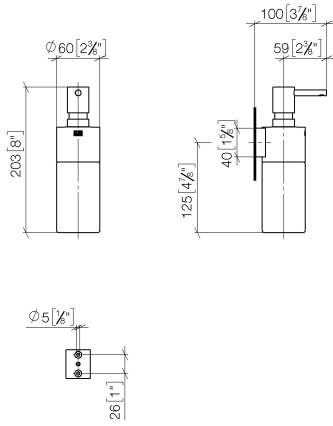

**Dispenser wall model - Brushed Bronze**

MADISON

83 435 970

- bottle made of crystal glass, matt
- width 60mm
- height 200 mm
- 250 ml bottle
- 96mm projection

Fits: MADISON, MEM, TARA, CL.1, LISSÉ,  
VAIA, META, CYO

83 435 970

mm [inches]

83 435 970

**Product version from 10/1/2023**

Parts for other  
finishes can be found  
here: [Chrome](#)

Dispenser wall model - Brushed Bronze

MADISON

83 435 970

**Spare parts list**

**Product version from 10/1/2023**

No.	Item Number	Name	Quantity used	Delivery time
	90 10 10 535 00-42	dispenser	6	30