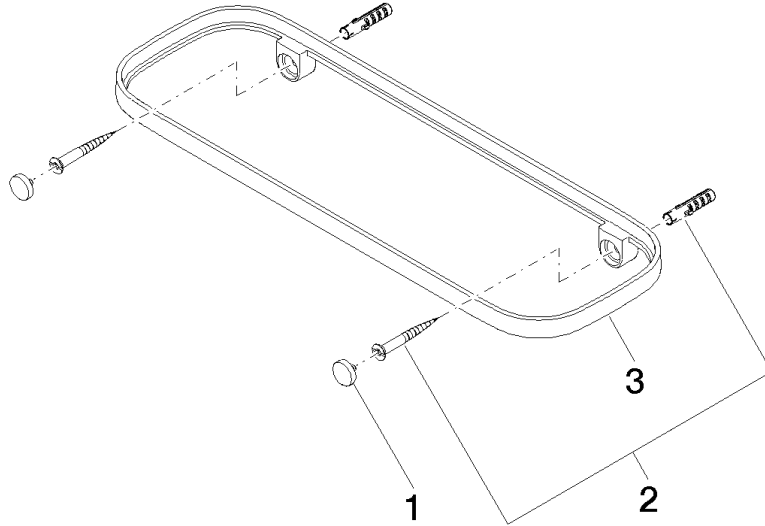

Shelf wall model - Chrome

TARA

83 482 970

- width 300mm
- height 26 mm
- 100mm projection
- without grid element

Fits: TARA, LISSÉ, META

	Chrome	83 482 970-00
	Brushed Platinum	83 482 970-06
	Platinum	83 482 970-08
	Dark Chrome	83 482 970-19
	Light Gold	83 482 970-26
	Brushed Light Gold	83 482 970-27
	Brushed Durabronze (23kt Gold)	83 482 970-28
	Matte Black	83 482 970-33
	Brushed Bronze	83 482 970-42
	Brushed Champagne (22kt Gold)	83 482 970-46
	Champagne (22kt Gold)	83 482 970-47
	Brushed Chrome	83 482 970-93
	Brushed Dark Platinum	83 482 970-99

Required miscellaneous

Grid element - Taupe 82 482 970-53
•plastic grid elements

83 482 970

mm [inches]

83 482 970

Product version from 10/1/2023

Parts for other
finishes can be found
here: Brushed
Platinum

Shelf wall model - Chrome

TARA

83 482 970

Spare parts list

Product version from 10/1/2023

No.	Item Number	Name	Quantity used	Delivery time
	90 30 30 520 00-00	set	3	10