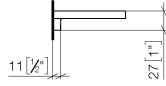

Required miscellaneous

Grid element - Taupe 82 482 970-53
•plastic grid elements

83 482 970

mm [inches]

83 482 970

Product version from 10/1/2023

Parts for other
finishes can be found
here: Brushed
Platinum