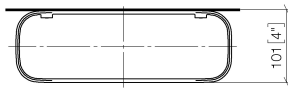

Shelf wall model - Chrome

TARA

83 482 970

- width 300mm
- height 26 mm
- 100mm projection
- without grid element

Fits: TARA, LISSÉ, META

	Chrome	83 482 970-00
	Brushed Platinum	83 482 970-06
	Platinum	83 482 970-08
	Dark Chrome	83 482 970-19
	Light Gold	83 482 970-26
	Brushed Light Gold	83 482 970-27
	Brushed Durabronze (23kt Gold)	83 482 970-28
	Matte Black	83 482 970-33
	Brushed Bronze	83 482 970-42
	Brushed Champagne (22kt Gold)	83 482 970-46
	Champagne (22kt Gold)	83 482 970-47
	Brushed Chrome	83 482 970-93
	Brushed Dark Platinum	83 482 970-99

Required miscellaneous

Grid element - Matte Black 82 482 970-33
•plastic grid elements

Required miscellaneous

Grid element - Creamy White 82 482 970-51
•plastic grid elements

Required miscellaneous

Grid element - Light Grey 82 482 970-52
•plastic grid elements

Required miscellaneous

Grid element - Taupe 82 482 970-53
•plastic grid elements

83 482 970

mm [inches]

83 482 970

Product version from 10/1/2023

Parts for other
finishes can be found
here: Brushed
Platinum