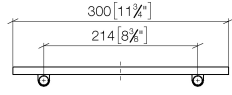

Required miscellaneous

Grid element - Taupe 82 482 970-53
•plastic grid elements

83 482 970

mm [inches]

83 482 970

Product version from 10/1/2023

Parts for other
finishes can be found
here: Brushed
Platinum