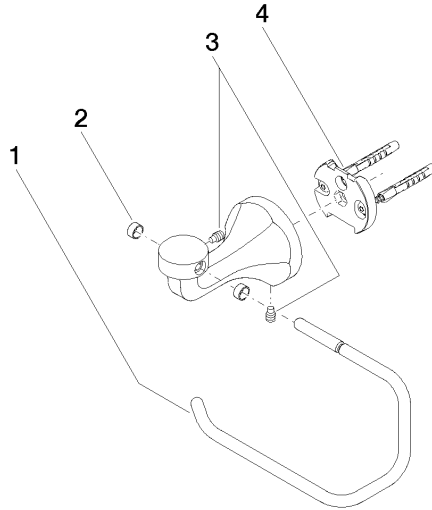

83 500 361

- width 145mm
- height 120 mm
- 95mm projection

	Chrome	83 500 361-00
	Brushed Platinum	83 500 361-06
	Platinum	83 500 361-08
	Durabress (23kt Gold)	83 500 361-09
	Brushed Durabress (23kt Gold)	83 500 361-28
	Brushed Dark Platinum	83 500 361-99

83 500 361

mm [inches]

83 500 361

Parts for other finishes can be found here: Brushed Platinum

Spare parts list

No.	Item Number	Name	Quantity used	Delivery time
1	08 18 70 501-00	bow	1	10
2	08 18 40 505 90	sleeve	2	2
3	04 31 11 140 00 90	pin	2	2
4	05 17 97 507 00 90	fixing set	1	2