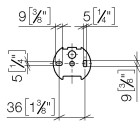

83 500 361

- width 145mm
- height 120 mm
- 95mm projection

	Chrome	83 500 361-00
	Brushed Platinum	83 500 361-06
	Platinum	83 500 361-08
	Durabress (23kt Gold)	83 500 361-09
	Brushed Durabress (23kt Gold)	83 500 361-28
	Brushed Dark Platinum	83 500 361-99

83 500 361

mm [inches]

83 500 361

Parts for other finishes can be found here: Brushed Platinum

Spare parts list

No.	Item Number	Name	Quantity used	Delivery time
1	08 18 70 501-00	bow	1	10
2	08 18 40 505 90	sleeve	2	2
3	04 31 11 140 00 90	pin	2	2
4	05 17 97 507 00 90	fixing set	1	2