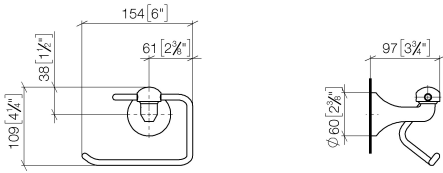

83 500 361

- width 145mm
- height 120 mm
- 95mm projection

	Chrome	83 500 361-00
	Brushed Platinum	83 500 361-06
	Platinum	83 500 361-08
	Durabress (23kt Gold)	83 500 361-09
	Brushed Durabress (23kt Gold)	83 500 361-28
	Brushed Dark Platinum	83 500 361-99

83 500 361

mm [inches]

83 500 361

Parts for other finishes can be found here: Brushed Platinum

Spare parts list

No.	Item Number	Name	Quantity used	Delivery time
1	08 18 70 501-00	bow	1	10
2	08 18 40 505 90	sleeve	2	2
3	04 31 11 140 00 90	pin	2	2
4	05 17 97 507 00 90	fixing set	1	2