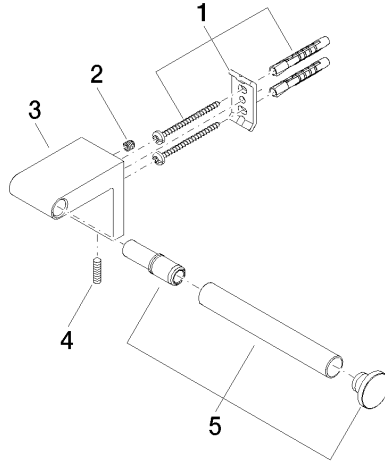

83 500 670

- width 166mm
- height 60 mm
- 73mm projection

	Chrome	83 500 670-00
	Brushed Platinum	83 500 670-06
	Dark Chrome	83 500 670-19
	Matte Black	83 500 670-33
	Brushed Chrome	83 500 670-93

83 500 670

mm [inches]

83 500 670

Parts for other finishes can be found here: Brushed Platinum

Spare parts list

No.	Item Number	Name	Quantity used	Delivery time
1	05 17 20 736 00 90	fixing set	1	2
2	09 31 11 049 90	pin	1	2
3	08 17 67 502-00	holder	1	10
4	04 31 11 113 00 90	pin	1	2
5	90 28 22 650 00-00	holder	1	10