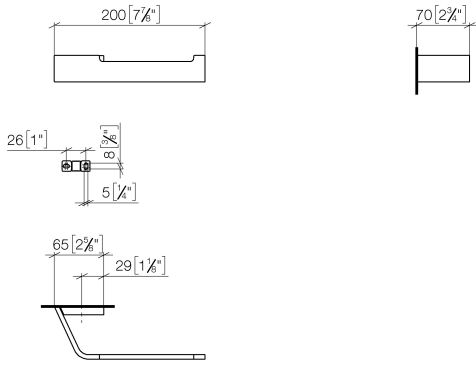

CL.1 Tissue holder without cover - Brushed Champagne (22kt Gold)

CL.1

83 500 705

- width 200mm
- height 35 mm
- 70mm projection

	Brushed Champagne (22kt Gold)	83 500 705-46
	Chrome	83 500 705-00
	Brushed Platinum	83 500 705-06
	Dark Chrome	83 500 705-19
	Champagne (22kt Gold)	83 500 705-47
	Brushed Dark Platinum	83 500 705-99

83 500 705

mm [inches]

83 500 705

Product version from 3/9/2015

Parts for other
finishes can be found
here: [Chrome](#)

CL.1 Tissue holder without cover - Brushed Champagne (22kt Gold)

CL.1

83 500 705

Spare parts list

Product version from 3/9/2015

No.	Item Number	Name	Quantity used	Delivery time
	05 17 20 758 00 90	fixing set	7	2