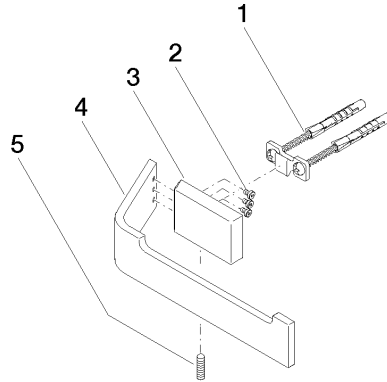

83 500 705

mm [inches]

83 500 705

Product version from 3/9/2015

Parts for other
finishes can be found
here: [Chrome](#)

CL.1 Tissue holder without cover - Brushed Champagne (22kt Gold)

CL.1

83 500 705

Spare parts list

Product version from 3/9/2015

No.	Item Number	Name	Quantity used	Delivery time
	05 17 20 758 00 90	fixing set	7	2