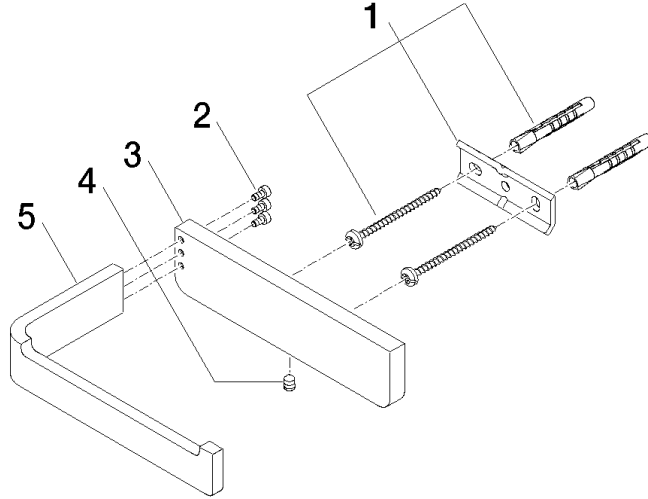

## LULU Tissue holder without cover - Brushed Platinum

LULU

83 500 710

- width 140mm
- height 35 mm
- 87mm projection

	Brushed Platinum	83 500 710-06
	Chrome	83 500 710-00

83 500 710

mm [inches]

83 500 710

## LULU Tissue holder without cover - Brushed Platinum

LULU

83 500 710

### Spare parts list

No.	Item Number	Name	Quantity used	Delivery time
	05 17 20 718 00 90	fixing set	5	2