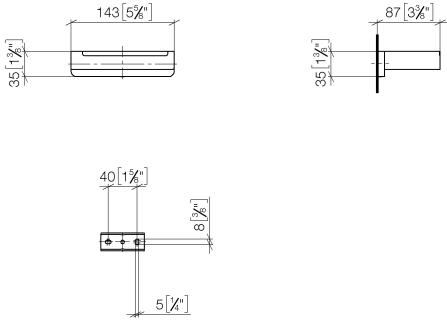

## LULU Tissue holder without cover - Brushed Platinum

LULU

83 500 710

- width 140mm
- height 35 mm
- 87mm projection

	Brushed Platinum	83 500 710-06
	Chrome	83 500 710-00

83 500 710

mm [inches]

83 500 710

## LULU Tissue holder without cover - Brushed Platinum

LULU

83 500 710

### Spare parts list

No.	Item Number	Name	Quantity used	Delivery time
	05 17 20 718 00 90	fixing set	5	2