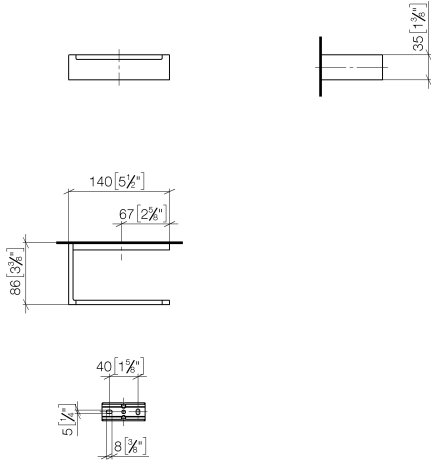

Tissue holder without cover - Dark Chrome

MEM

83 500 780

- width 140mm
- height 35 mm
- 85mm projection

Fits: MEM, CYO

	Dark Chrome	83 500 780-19
	Chrome	83 500 780-00
	Brushed Platinum	83 500 780-06
	Platinum	83 500 780-08
	Brushed Durabross (23kt Gold)	83 500 780-28
	Brushed Champagne (22kt Gold)	83 500 780-46
	Champagne (22kt Gold)	83 500 780-47
	Brushed Dark Platinum	83 500 780-99

83 500 780

mm [inches]

83 500 780

Parts for other
finishes can be found
here: [Chrome](#)

Tissue holder without cover - Dark Chrome

MEM

83 500 780

Spare parts list