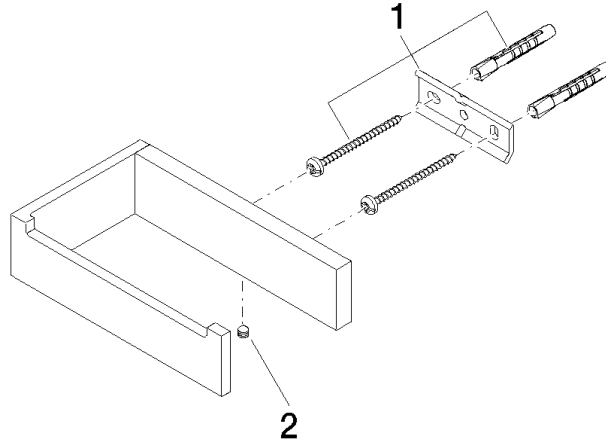

Tissue holder without cover - Dark Chrome

MEM

83 500 780

- width 140mm
- height 35 mm
- 85mm projection

Fits: MEM, CYO

	Dark Chrome	83 500 780-19
	Chrome	83 500 780-00
	Brushed Platinum	83 500 780-06
	Platinum	83 500 780-08
	Brushed Durabross (23kt Gold)	83 500 780-28
	Brushed Champagne (22kt Gold)	83 500 780-46
	Champagne (22kt Gold)	83 500 780-47
	Brushed Dark Platinum	83 500 780-99

83 500 780

mm [inches]

83 500 780

Parts for other
finishes can be found
here: [Chrome](#)

Tissue holder without cover - Dark Chrome

MEM

83 500 780

Spare parts list