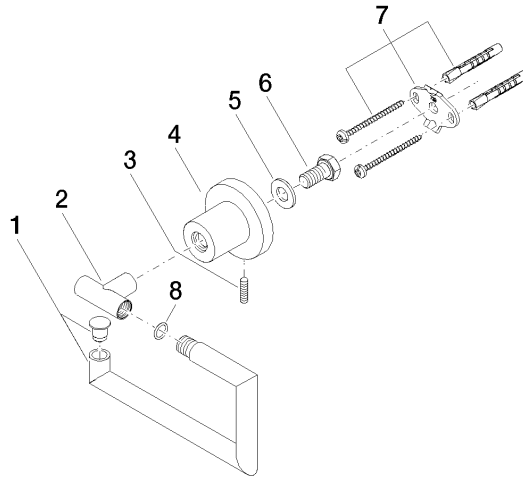

83 500 892

- width 152mm
- height 100 mm
- rosette Ø 55 mm
- 72mm projection

	Chrome	83 500 892-00
	Brushed Platinum	83 500 892-06
	Platinum	83 500 892-08
	Dark Chrome	83 500 892-19
	Brushed Durabronze (23kt Gold)	83 500 892-28
	Matte Black	83 500 892-33
	Brushed Champagne (22kt Gold)	83 500 892-46
	Champagne (22kt Gold)	83 500 892-47
	Brushed Chrome	83 500 892-93
	Brushed Dark Platinum	83 500 892-99

83 500 892

mm [inches]

83 500 892

Parts for other finishes can be found here: Brushed Platinum

### Spare parts list

No.	Item Number	Name	Quantity used	Delivery time
1	90 28 22 640 00-00	holder	1	10
2	05 17 89 552 00-00	holder	1	10
3	04 31 11 113 00 90	pin	1	2
4	08 17 89 505-00	holder	1	10
5	09 30 11 046 90	disc	1	2
6	09 30 30 071 90	screw	1	2
7	05 17 20 739 00 90	fixing set	1	2
8	09 14 10 042 90	seal	1	2