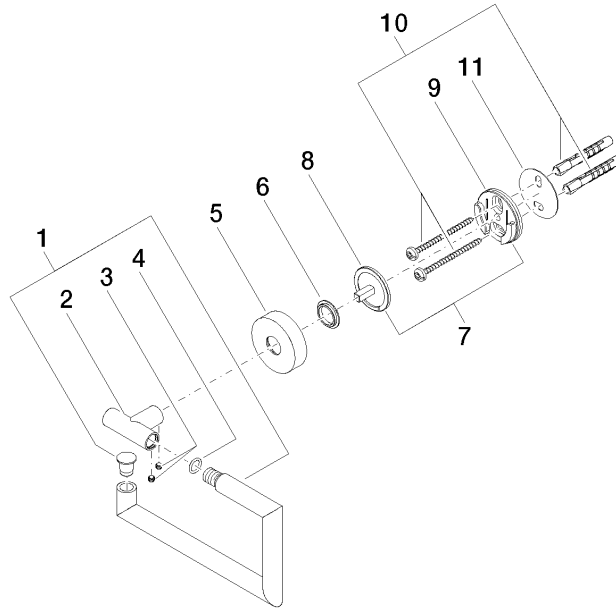

83 500 979

- width 150mm
- height 95 mm
- rosette Ø 40 mm
- 40mm projection

Fits: LISSÉ, META

	Chrome	83 500 979-00
	Brushed Platinum	83 500 979-06
	Dark Chrome	83 500 979-19
	Light Gold	83 500 979-26
	Brushed Light Gold	83 500 979-27
	Matte Black	83 500 979-33
	Brushed Bronze	83 500 979-42
	Brushed Champagne (22kt Gold)	83 500 979-46
	Champagne (22kt Gold)	83 500 979-47
	Brushed Chrome	83 500 979-93
	Brushed Dark Platinum	83 500 979-99

83 500 979

mm [inches]

83 500 979

Parts for other finishes can be found here: [Brushed](#)  
[Platinum](#)

### Spare parts list

No.	Item Number	Name	Quantity used	Delivery time
1	90 28 22 626 00-00	holder	1	10
2	05 17 97 561 01-00	holder	1	10
3	90 31 11 038 00 90	pin	2	2
4	90 14 10 060 00 90	seal	1	2
5	08 27 97 500-00	rosette	1	10
6	08 30 11 516 90	ring	1	2
7	05 17 97 501 01 90	fixing set	1	2
8	08 17 97 559 90	holder	1	2
9	08 17 97 501 07	holder	1	2
10	05 30 31 025 00 90	fixing set	1	2
11	05 30 11 519 00 90	disc	1	2