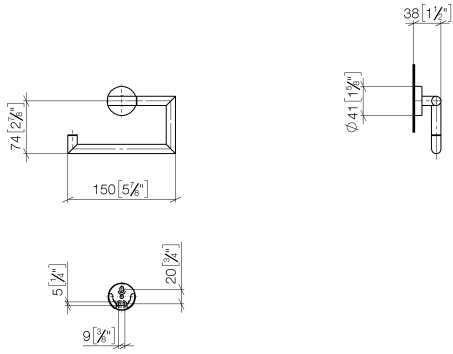

83 500 979

- width 150mm
- height 95 mm
- rosette Ø 40 mm
- 40mm projection

Fits: LISSÉ, META

	Chrome	83 500 979-00
	Brushed Platinum	83 500 979-06
	Dark Chrome	83 500 979-19
	Light Gold	83 500 979-26
	Brushed Light Gold	83 500 979-27
	Matte Black	83 500 979-33
	Brushed Bronze	83 500 979-42
	Brushed Champagne (22kt Gold)	83 500 979-46
	Champagne (22kt Gold)	83 500 979-47
	Brushed Chrome	83 500 979-93
	Brushed Dark Platinum	83 500 979-99

83 500 979

mm [inches]

83 500 979

Parts for other finishes can be found here: [Brushed](#)  
[Platinum](#)

### Spare parts list

No.	Item Number	Name	Quantity used	Delivery time
1	90 28 22 626 00-00	holder	1	10
2	05 17 97 561 01-00	holder	1	10
3	90 31 11 038 00 90	pin	2	2
4	90 14 10 060 00 90	seal	1	2
5	08 27 97 500-00	rosette	1	10
6	08 30 11 516 90	ring	1	2
7	05 17 97 501 01 90	fixing set	1	2
8	08 17 97 559 90	holder	1	2
9	08 17 97 501 07	holder	1	2
10	05 30 31 025 00 90	fixing set	1	2
11	05 30 11 519 00 90	disc	1	2