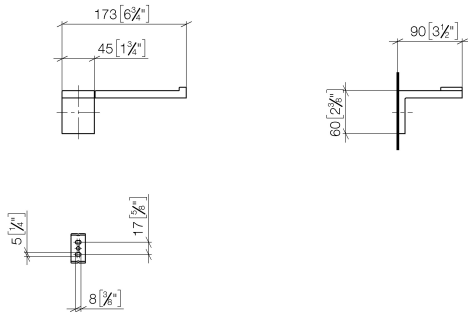

83 500 980

- width 175mm
- height 60 mm
- 90mm projection

	Chrome	83 500 980-00
	Brushed Platinum	83 500 980-06
	Platinum	83 500 980-08
	Brushed Durabronze (23kt Gold)	83 500 980-28
	Matte Black	83 500 980-33
	Brushed Dark Platinum	83 500 980-99

83 500 980

mm [inches]

83 500 980

Parts for other finishes can be found here: [Brushed](#)
[Platinum](#)

Spare parts list

No.	Item Number	Name	Quantity used	Delivery time
1	05 17 20 736 00 90	fixing set	1	2
2	08 17 98 500-00	holder	1	10
3	04 31 11 113 00 90	pin	1	2
4	09 31 11 204 90	pin	1	2
5	09 31 11 203 90	pin	1	2
6	08 17 98 554-00	holder	1	10
7	90 31 11 030 00 90	pin	1	2
8	09 31 11 059 90	pin	1	2