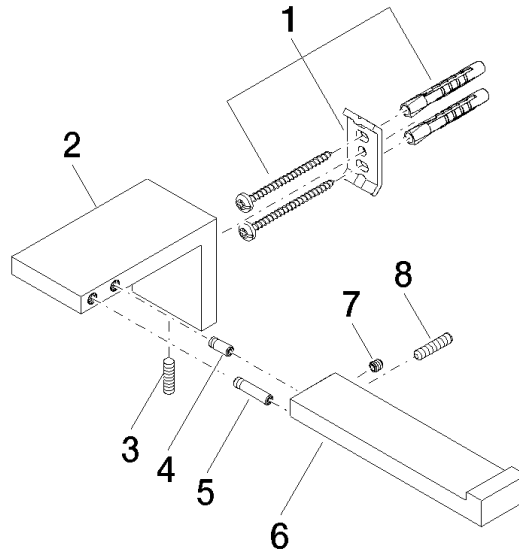

83 500 980

- width 175mm
- height 60 mm
- 90mm projection

	Chrome	83 500 980-00
	Brushed Platinum	83 500 980-06
	Platinum	83 500 980-08
	Brushed Durabronze (23kt Gold)	83 500 980-28
	Matte Black	83 500 980-33
	Brushed Dark Platinum	83 500 980-99

83 500 980

mm [inches]

83 500 980

Parts for other finishes can be found here: [Brushed](#)
[Platinum](#)

Spare parts list

No.	Item Number	Name	Quantity used	Delivery time
1	05 17 20 736 00 90	fixing set	1	2
2	08 17 98 500-00	holder	1	10
3	04 31 11 113 00 90	pin	1	2
4	09 31 11 204 90	pin	1	2
5	09 31 11 203 90	pin	1	2
6	08 17 98 554-00	holder	1	10
7	90 31 11 030 00 90	pin	1	2
8	09 31 11 059 90	pin	1	2