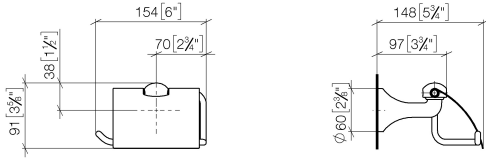

83 510 361

- width 145mm
- height 90 mm
- 150mm projection

	Chrome	83 510 361-00
	Brushed Platinum	83 510 361-06
	Platinum	83 510 361-08
	Durabross (23kt Gold)	83 510 361-09
	Brushed Durabross (23kt Gold)	83 510 361-28
	Brushed Dark Platinum	83 510 361-99

83 510 361

mm [inches]

83 510 361

Parts for other finishes can be found here: Brushed Platinum

Spare parts list

No.	Item Number	Name	Quantity used	Delivery time
1	08 11 02 508-00	lid	1	10
2	08 18 40 505 90	sleeve	2	2
3	04 31 11 140 00 90	pin	2	2
4	05 17 97 507 00 90	fixing set	1	2
5	08 18 70 501-00	bow	1	10