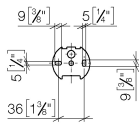

83 510 361

- width 145mm
- height 90 mm
- 150mm projection

	Chrome	83 510 361-00
	Brushed Platinum	83 510 361-06
	Platinum	83 510 361-08
	Durabross (23kt Gold)	83 510 361-09
	Brushed Durabross (23kt Gold)	83 510 361-28
	Brushed Dark Platinum	83 510 361-99

83 510 361

mm [inches]

83 510 361

Parts for other finishes can be found here: Brushed Platinum

Spare parts list

No.	Item Number	Name	Quantity used	Delivery time
1	08 11 02 508-00	lid	1	10
2	08 18 40 505 90	sleeve	2	2
3	04 31 11 140 00 90	pin	2	2
4	05 17 97 507 00 90	fixing set	1	2
5	08 18 70 501-00	bow	1	10