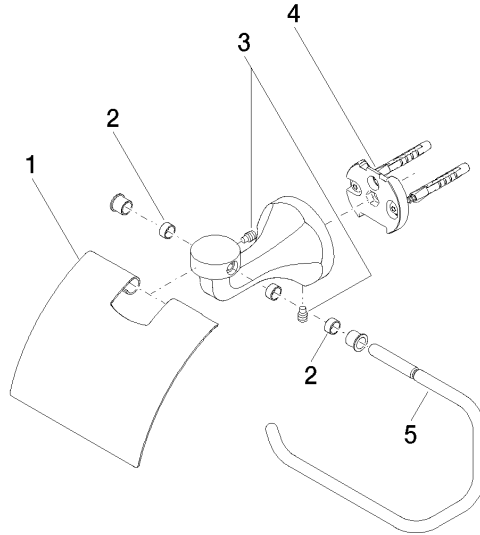

83 510 361

- width 145mm
- height 90 mm
- 150mm projection

	Chrome	83 510 361-00
	Brushed Platinum	83 510 361-06
	Platinum	83 510 361-08
	Durabross (23kt Gold)	83 510 361-09
	Brushed Durabross (23kt Gold)	83 510 361-28
	Brushed Dark Platinum	83 510 361-99

83 510 361

mm [inches]

83 510 361

Parts for other finishes can be found here: Brushed Platinum

Spare parts list

No.	Item Number	Name	Quantity used	Delivery time
1	08 11 02 508-00	lid	1	10
2	08 18 40 505 90	sleeve	2	2
3	04 31 11 140 00 90	pin	2	2
4	05 17 97 507 00 90	fixing set	1	2
5	08 18 70 501-00	bow	1	10