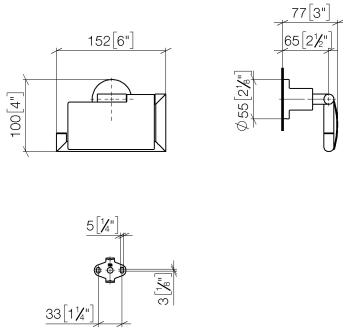

TARA Tissue holder with cover - Brushed Durabross (23kt Gold)

83 510 892 Product version from 4/1/2024

- width 152mm
- height 100 mm
- rosette Ø 55 mm
- 77mm projection

	Brushed Durabross (23kt Gold)	83 510 892-28
	Chrome	83 510 892-00
	Brushed Platinum	83 510 892-06
	Platinum	83 510 892-08
	Dark Chrome	83 510 892-19
	Matte Black	83 510 892-33
	Brushed Bronze	83 510 892-42
	Brushed Champagne (22kt Gold)	83 510 892-46
	Champagne (22kt Gold)	83 510 892-47
	Brushed Chrome	83 510 892-93
	Brushed Dark Platinum	83 510 892-99

TARA Tissue holder with cover - Brushed Durabronz (23kt Gold)

83 510 892 Product version from 4/1/2024

mm [inches]

TARA Tissue holder with cover - Brushed Durabronz (23kt Gold)

83 510 892 Product version from 4/1/2024