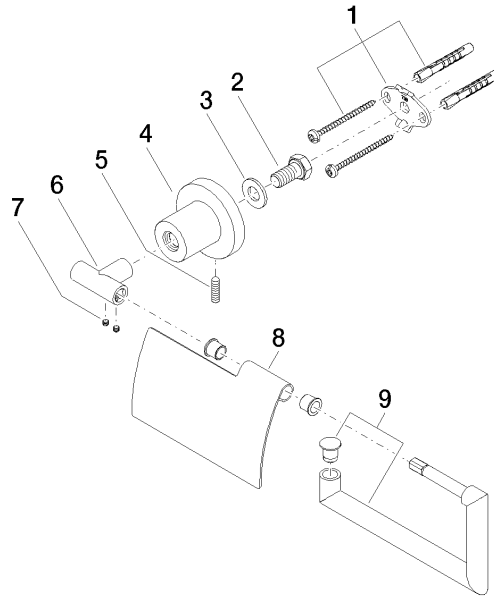

TARA Tissue holder with cover - Brushed Durabross (23kt Gold)

83 510 892 Product version from 4/1/2024

- width 152mm
- height 100 mm
- rosette Ø 55 mm
- 77mm projection

	Brushed Durabross (23kt Gold)	83 510 892-28
	Chrome	83 510 892-00
	Brushed Platinum	83 510 892-06
	Platinum	83 510 892-08
	Dark Chrome	83 510 892-19
	Matte Black	83 510 892-33
	Brushed Bronze	83 510 892-42
	Brushed Champagne (22kt Gold)	83 510 892-46
	Champagne (22kt Gold)	83 510 892-47
	Brushed Chrome	83 510 892-93
	Brushed Dark Platinum	83 510 892-99

TARA Tissue holder with cover - Brushed Durabronz (23kt Gold)

83 510 892 Product version from 4/1/2024

mm [inches]

TARA Tissue holder with cover - Brushed Durabronz (23kt Gold)

83 510 892 Product version from 4/1/2024

Parts for other finishes can be found here: [Chrome](#)

Spare parts list

No.	Item Number	Name	Quantity used	Delivery time
1	05 17 20 739 00 90	fixing set	1	2
2	09 30 30 071 90	screw	1	2
3	09 30 11 046 90	disc	1	2
4	08 17 89 505-28	holder	1	20
5	04 31 11 113 00 90	pin	1	2
6	05 17 89 553 00-28	holder	1	20
7	90 31 11 038 00 90	pin	2	2
8	08 11 02 514-28	lid	1	20
9	90 28 22 641 00-28	holder	1	20