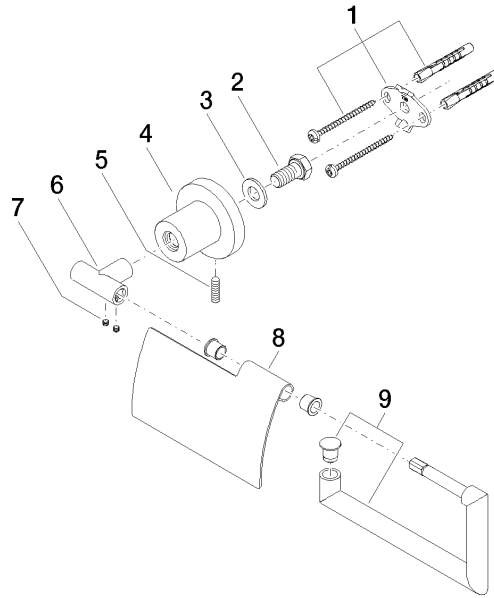

TARA Tissue holder with cover - Brushed Dark Platinum

83 510 892 Product version from 4/1/2024

- width 152mm
- height 100 mm
- rosette Ø 55 mm
- 77mm projection

	Brushed Dark Platinum	83 510 892-99
	Chrome	83 510 892-00
	Brushed Platinum	83 510 892-06
	Platinum	83 510 892-08
	Dark Chrome	83 510 892-19
	Brushed Durabronze (23kt Gold)	83 510 892-28
	Matte Black	83 510 892-33
	Brushed Bronze	83 510 892-42
	Brushed Champagne (22kt Gold)	83 510 892-46
	Champagne (22kt Gold)	83 510 892-47
	Brushed Chrome	83 510 892-93

TARA Tissue holder with cover - Brushed Dark Platinum

83 510 892 Product version from 4/1/2024

mm [inches]

TARA Tissue holder with cover - Brushed Dark Platinum

83 510 892 Product version from 4/1/2024

Parts for other finishes can be found here: [Chrome](#)

Spare parts list

No.	Item Number	Name	Quantity used	Delivery time
1	05 17 20 739 00 90	fixing set	1	2
2	09 30 30 071 90	screw	1	2
3	09 30 11 046 90	disc	1	2
4	08 17 89 505-99	holder	1	20
5	04 31 11 113 00 90	pin	1	2
6	05 17 89 553 00-99	holder	1	20
7	90 31 11 038 00 90	pin	2	2
8	08 11 02 514-99	lid	1	20
9	90 28 22 641 00-99	holder	1	20