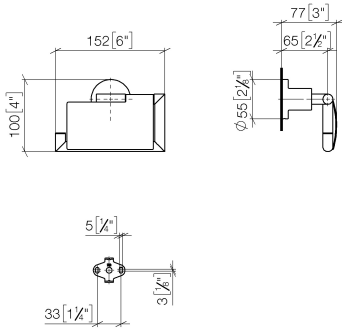

TARA Tissue holder with cover - Brushed Dark Platinum

83 510 892 Product version from 4/1/2024

- width 152mm
- height 100 mm
- rosette Ø 55 mm
- 77mm projection

	Brushed Dark Platinum	83 510 892-99
	Chrome	83 510 892-00
	Brushed Platinum	83 510 892-06
	Platinum	83 510 892-08
	Dark Chrome	83 510 892-19
	Brushed Durabronze (23kt Gold)	83 510 892-28
	Matte Black	83 510 892-33
	Brushed Bronze	83 510 892-42
	Brushed Champagne (22kt Gold)	83 510 892-46
	Champagne (22kt Gold)	83 510 892-47
	Brushed Chrome	83 510 892-93

TARA Tissue holder with cover - Brushed Dark Platinum

83 510 892 Product version from 4/1/2024

mm [inches]

TARA Tissue holder with cover - Brushed Dark Platinum

83 510 892 Product version from 4/1/2024

Parts for other finishes can be found here: [Chrome](#)

Spare parts list

No.	Item Number	Name	Quantity used	Delivery time
1	05 17 20 739 00 90	fixing set	1	2
2	09 30 30 071 90	screw	1	2
3	09 30 11 046 90	disc	1	2
4	08 17 89 505-99	holder	1	20
5	04 31 11 113 00 90	pin	1	2
6	05 17 89 553 00-99	holder	1	20
7	90 31 11 038 00 90	pin	2	2
8	08 11 02 514-99	lid	1	20
9	90 28 22 641 00-99	holder	1	20