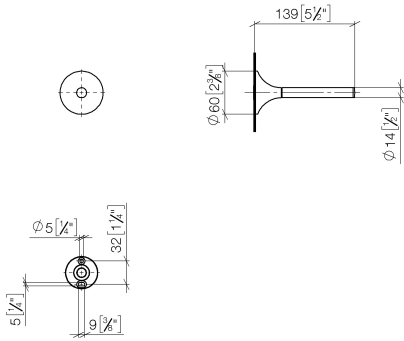

**VAIA Reserve tissue holder - Brushed Champagne (22kt Gold)**

83 590 809 Product version from 8/29/2019

- width 60mm
- height 60 mm
- rosette Ø 60 mm
- 139mm projection

	Brushed Champagne (22kt Gold)	83 590 809-46
	Chrome	83 590 809-00
	Brushed Platinum	83 590 809-06
	Platinum	83 590 809-08
	Dark Chrome	83 590 809-19
	Brushed Durabronze (23kt Gold)	83 590 809-28
	Brushed Bronze	83 590 809-42
	Champagne (22kt Gold)	83 590 809-47
	Brushed Dark Platinum	83 590 809-99

# VAIA Reserve tissue holder - Brushed Champagne (22kt Gold)

83 590 809 Product version from 8/29/2019

mm [inches]

**VAIA Reserve tissue holder - Brushed Champagne (22kt Gold)**

83 590 809 Product version from 8/29/2019

Parts for other finishes can be found here: [Chrome](#)

**Spare parts list**

No.	Item Number	Name	Quantity used	Delivery time
1	05 30 31 025 00 90	fixing set	1	2
2	90 17 20 759 00 90	disc	1	2