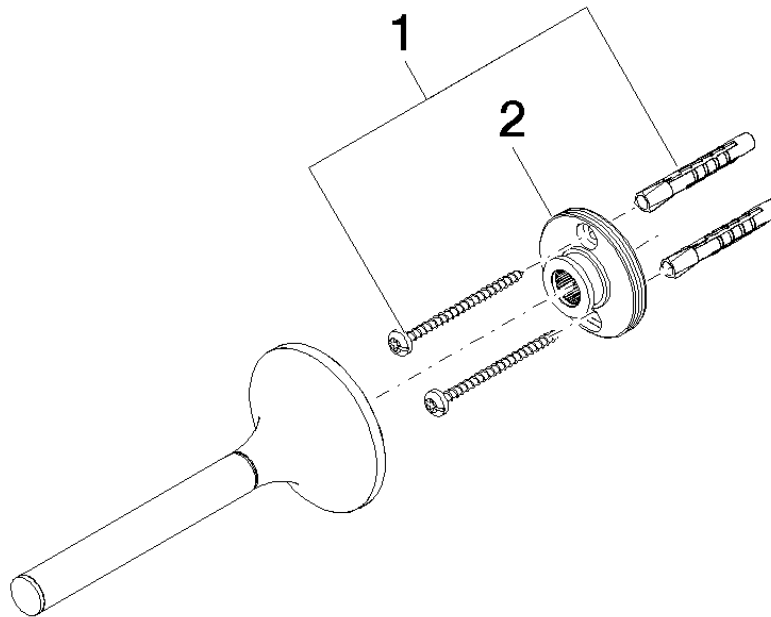

**VAIA Reserve tissue holder - Brushed Champagne (22kt Gold)**

83 590 809 Product version from 8/29/2019

- width 60mm
- height 60 mm
- rosette Ø 60 mm
- 139mm projection

	Brushed Champagne (22kt Gold)	83 590 809-46
	Chrome	83 590 809-00
	Brushed Platinum	83 590 809-06
	Platinum	83 590 809-08
	Dark Chrome	83 590 809-19
	Brushed Durabronze (23kt Gold)	83 590 809-28
	Brushed Bronze	83 590 809-42
	Champagne (22kt Gold)	83 590 809-47
	Brushed Dark Platinum	83 590 809-99

# VAIA Reserve tissue holder - Brushed Champagne (22kt Gold)

83 590 809 Product version from 8/29/2019

mm [inches]

**VAIA Reserve tissue holder - Brushed Champagne (22kt Gold)**

83 590 809 Product version from 8/29/2019

Parts for other finishes can be found here: [Chrome](#)

**Spare parts list**

No.	Item Number	Name	Quantity used	Delivery time
1	05 30 31 025 00 90	fixing set	1	2
2	90 17 20 759 00 90	disc	1	2