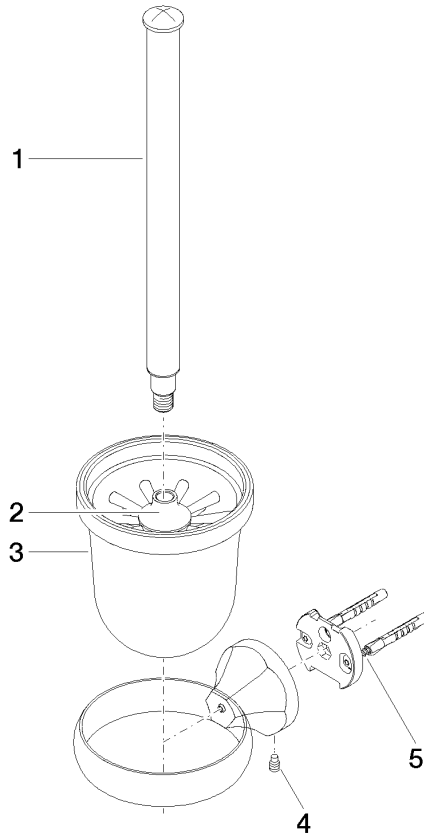

83 900 361

- crystal glass brush holder, matte
- brush head, white
- width 110mm
- height 400 mm
- 147mm projection

	Brushed Platinum	83 900 361-06
	Chrome	83 900 361-00
	Platinum	83 900 361-08
	Durabress (23kt Gold)	83 900 361-09
	Brushed Durabress (23kt Gold)	83 900 361-28
	Brushed Dark Platinum	83 900 361-99

83 900 361

mm [inches]

83 900 361

Product version from 7/3/2016

Parts for other
finishes can be found
here: [Chrome](#)

MADISON Toilet brush set wall model - Brushed Platinum

MADISON

83 900 361

Spare parts list

Product version from 7/3/2016

No.	Item Number	Name	Quantity used	Delivery time
	90 28 22 538 03-06	handle	5	10