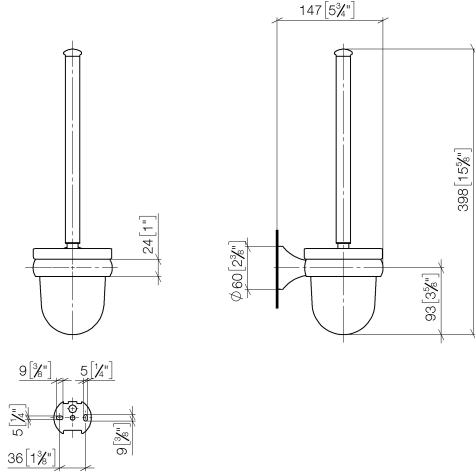

83 900 361

- crystal glass brush holder, matte
- brush head, white
- width 110mm
- height 400 mm
- 147mm projection

	Brushed Platinum	83 900 361-06
	Chrome	83 900 361-00
	Platinum	83 900 361-08
	Durabress (23kt Gold)	83 900 361-09
	Brushed Durabress (23kt Gold)	83 900 361-28
	Brushed Dark Platinum	83 900 361-99

83 900 361

mm [inches]

83 900 361

Product version from 7/3/2016

Parts for other
finishes can be found
here: [Chrome](#)

MADISON Toilet brush set wall model - Brushed Platinum

MADISON

83 900 361

Spare parts list

Product version from 7/3/2016

No.	Item Number	Name	Quantity used	Delivery time
	90 28 22 538 03-06	handle	5	10