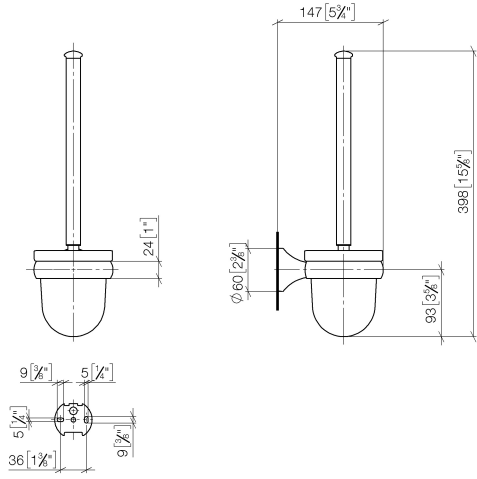

## MADISON Toilet brush set wall model - Platinum

---

83 900 361 Product version from 7/3/2016

- crystal glass brush holder, matte
- brush head, white
- width 110mm
- height 400 mm
- 147mm projection

	Platinum	83 900 361-08
	Chrome	83 900 361-00
	Brushed Platinum	83 900 361-06
	Durabass (23kt Gold)	83 900 361-09
	Brushed Durabass (23kt Gold)	83 900 361-28
	Brushed Dark Platinum	83 900 361-99

**MADISON Toilet brush set wall model - Platinum**

83 900 361 Product version from 7/3/2016

mm [inches]

**MADISON Toilet brush set wall model - Platinum**

83 900 361 Product version from 7/3/2016

Parts for other finishes can be found here: [Chrome](#)

**Spare parts list**

No.	Item Number	Name	Quantity used	Delivery time
1	90 28 22 538 03-08	handle	1	40
2	08 18 50 600 90	brush	1	60
3	90 90 04 000 00 82	glass	1	2
4	04 31 11 140 00 90	pin	1	2
5	05 17 97 507 00 90	fixing set	1	2