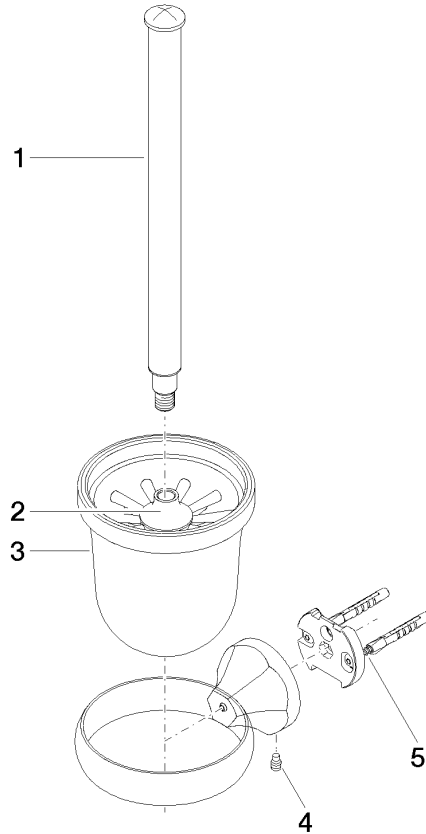

## MADISON Toilet brush set wall model - Platinum

---

83 900 361 Product version from 7/3/2016

- crystal glass brush holder, matte
- brush head, white
- width 110mm
- height 400 mm
- 147mm projection

	Platinum	83 900 361-08
	Chrome	83 900 361-00
	Brushed Platinum	83 900 361-06
	Durabass (23kt Gold)	83 900 361-09
	Brushed Durabass (23kt Gold)	83 900 361-28
	Brushed Dark Platinum	83 900 361-99

**MADISON Toilet brush set wall model - Platinum**

83 900 361 Product version from 7/3/2016

mm [inches]

**MADISON Toilet brush set wall model - Platinum**

83 900 361 Product version from 7/3/2016

Parts for other finishes can be found here: [Chrome](#)

**Spare parts list**

No.	Item Number	Name	Quantity used	Delivery time
1	90 28 22 538 03-08	handle	1	40
2	08 18 50 600 90	brush	1	60
3	90 90 04 000 00 82	glass	1	2
4	04 31 11 140 00 90	pin	1	2
5	05 17 97 507 00 90	fixing set	1	2