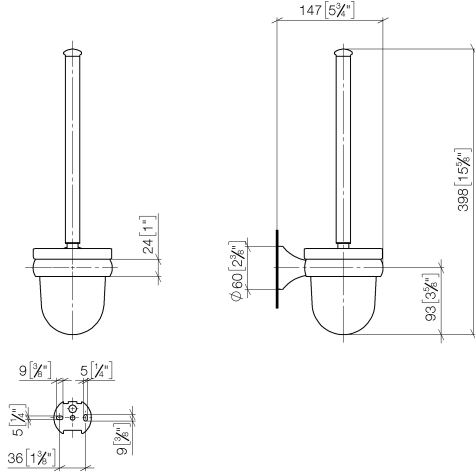

MADISON Toilet brush set wall model - Durabronss (23kt Gold)

MADISON

83 900 361

- crystal glass brush holder, matte
- brush head, white
- width 110mm
- height 400 mm
- 147mm projection

	Durabronss (23kt Gold)	83 900 361-09
	Chrome	83 900 361-00
	Brushed Platinum	83 900 361-06
	Platinum	83 900 361-08
	Brushed Durabronss (23kt Gold)	83 900 361-28
	Brushed Dark Platinum	83 900 361-99

83 900 361

mm [inches]

83 900 361

Product version from 7/3/2016

Parts for other
finishes can be found
here: [Chrome](#)

MADISON Toilet brush set wall model - Durabronss (23kt Gold)

MADISON

83 900 361

Spare parts list

Product version from 7/3/2016

No.	Item Number	Name	Quantity used	Delivery time
	90 28 22 538 03-09	handle	5	40