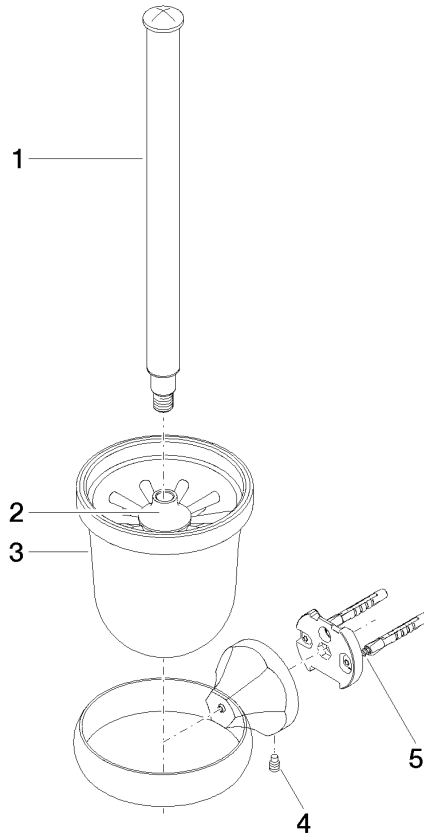

MADISON Toilet brush set wall model - Durabronss (23kt Gold)

MADISON

83 900 361

- crystal glass brush holder, matte
- brush head, white
- width 110mm
- height 400 mm
- 147mm projection

	Durabronss (23kt Gold)	83 900 361-09
	Chrome	83 900 361-00
	Brushed Platinum	83 900 361-06
	Platinum	83 900 361-08
	Brushed Durabronss (23kt Gold)	83 900 361-28
	Brushed Dark Platinum	83 900 361-99

83 900 361

mm [inches]

83 900 361

Product version from 7/3/2016

Parts for other
finishes can be found
here: [Chrome](#)

MADISON Toilet brush set wall model - Durabronss (23kt Gold)

MADISON

83 900 361

Spare parts list

Product version from 7/3/2016

No.	Item Number	Name	Quantity used	Delivery time
	90 28 22 538 03-09	handle	5	40