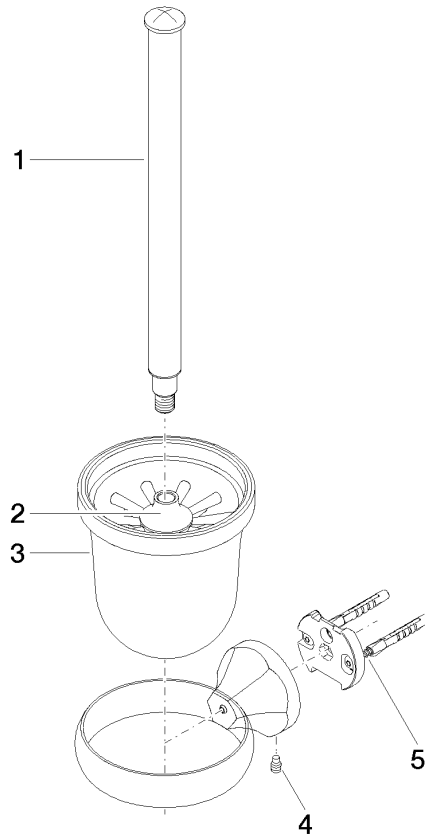

83 900 361 Product version from 7/3/2016

- crystal glass brush holder, matte
- brush head, white
- width 110mm
- height 400 mm
- 147mm projection

	Brushed Durabross (23kt Gold)	83 900 361-28
	Chrome	83 900 361-00
	Brushed Platinum	83 900 361-06
	Platinum	83 900 361-08
	Durabross (23kt Gold)	83 900 361-09
	Brushed Dark Platinum	83 900 361-99

83 900 361 Product version from 7/3/2016

mm [inches]

83 900 361 Product version from 7/3/2016

Parts for other finishes can be found here: [Chrome](#)

Spare parts list

No.	Item Number	Name	Quantity used	Delivery time
1	90 28 22 538 03-28	handle	1	20
2	08 18 50 600 90	brush	1	60
3	90 90 04 000 00 82	glass	1	2
4	04 31 11 140 00 90	pin	1	2
5	05 17 97 507 00 90	fixing set	1	2