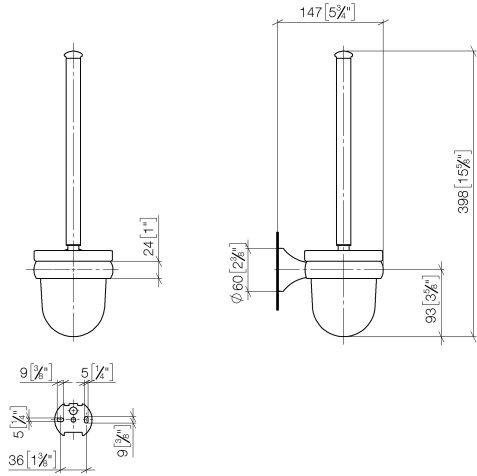

83 900 361 Product version from 7/3/2016

- crystal glass brush holder, matte
- brush head, white
- width 110mm
- height 400 mm
- 147mm projection

	Brushed Durabross (23kt Gold)	83 900 361-28
	Chrome	83 900 361-00
	Brushed Platinum	83 900 361-06
	Platinum	83 900 361-08
	Durabross (23kt Gold)	83 900 361-09
	Brushed Dark Platinum	83 900 361-99

83 900 361 Product version from 7/3/2016

mm [inches]

83 900 361 Product version from 7/3/2016

Parts for other finishes can be found here: [Chrome](#)

Spare parts list

No.	Item Number	Name	Quantity used	Delivery time
1	90 28 22 538 03-28	handle	1	20
2	08 18 50 600 90	brush	1	60
3	90 90 04 000 00 82	glass	1	2
4	04 31 11 140 00 90	pin	1	2
5	05 17 97 507 00 90	fixing set	1	2