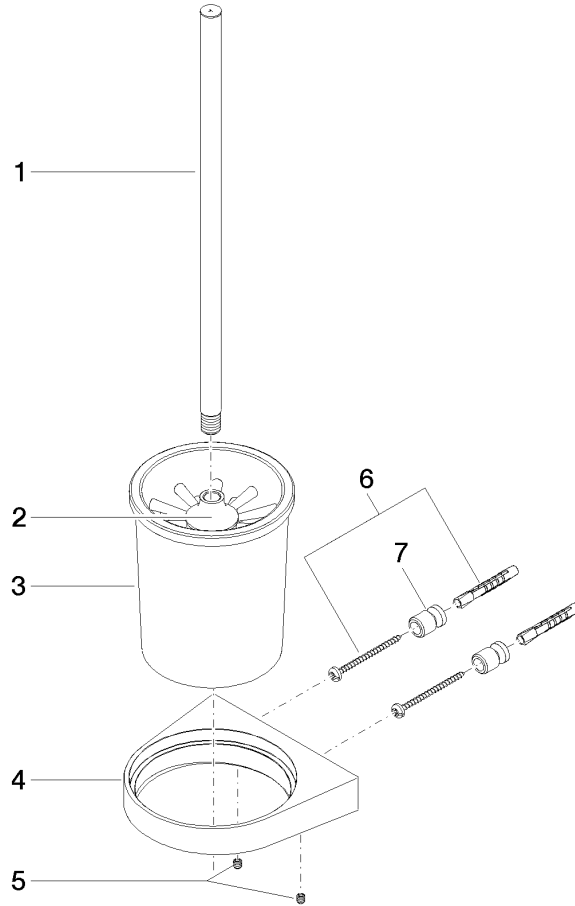

EDITION PRO Toilet brush set wall model - Matte Black

83 900 626

- crystal glass
- brush, matte black
- width 126mm
- height 421 mm
- 119mm projection

	Matte Black	83 900 626-33
	Chrome	83 900 626-00
	Brushed Chrome	83 900 626-93

EDITION PRO Toilet brush set wall model - Matte Black

83 900 626

mm [inches]

EDITION PRO Toilet brush set wall model - Matte Black

83 900 626

Parts for other finishes can be found here: [Chrome](#)

EDITION PRO Toilet brush set wall model - Matte Black

83 900 626

Spare parts list

No.	Item Number	Name	Quantity used	Delivery time
	90 20 97 507 00-33	handle	8	30