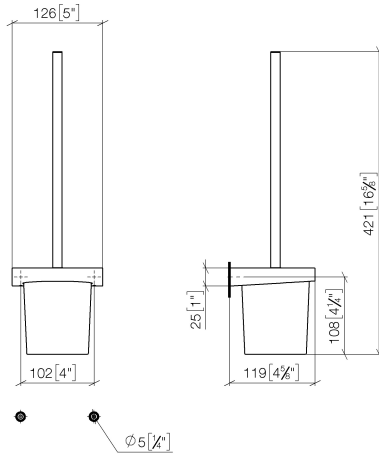

EDITION PRO Toilet brush set wall model - Matte Black

83 900 626

- crystal glass
- brush, matte black
- width 126mm
- height 421 mm
- 119mm projection

	Matte Black	83 900 626-33
	Chrome	83 900 626-00
	Brushed Chrome	83 900 626-93

EDITION PRO Toilet brush set wall model - Matte Black

83 900 626

mm [inches]

EDITION PRO Toilet brush set wall model - Matte Black

83 900 626

Parts for other finishes can be found here: [Chrome](#)

EDITION PRO Toilet brush set wall model - Matte Black

83 900 626

Spare parts list

No.	Item Number	Name	Quantity used	Delivery time
	90 20 97 507 00-33	handle	8	30