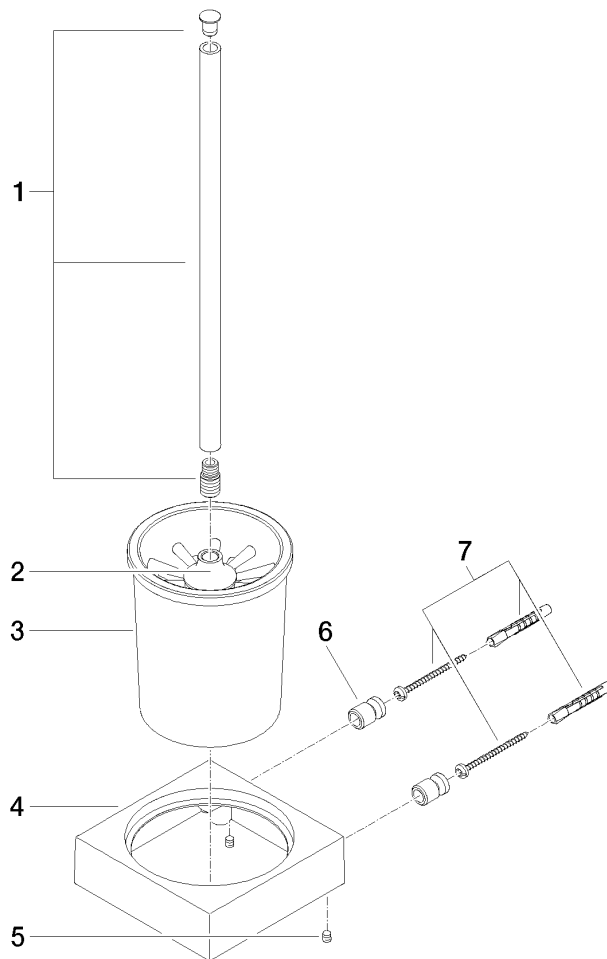

Toilet brush set wall model - Chrome

MEM

83 900 780

- crystal glass brush holder, matte
- brush, matte black
- width 118mm
- height 415 mm
- 118mm projection

Fits: MEM, CL.1, CYO

	Chrome	83 900 780-00
	Brushed Platinum	83 900 780-06
	Platinum	83 900 780-08
	Dark Chrome	83 900 780-19
	Brushed Durabronze (23kt Gold)	83 900 780-28
	Brushed Champagne (22kt Gold)	83 900 780-46
	Champagne (22kt Gold)	83 900 780-47
	Brushed Dark Platinum	83 900 780-99

83 900 780

83 900 780

Parts for other finishes can be found here: Brushed Platinum

Spare parts list

No.	Item Number	Name	Quantity used	Delivery time
1	90 20 97 507 00-00	handle	1	10
2	90 18 50 601 00 90	brush	1	2
3	90 90 04 008 00 82	glass	1	2
4	08 23 01 505-00	holder	1	10
5	90 31 11 004 00 90	pin	2	2
6	08 17 20 726 90	holder	2	2
7	05 17 20 726 02 90	fixing set	1	2