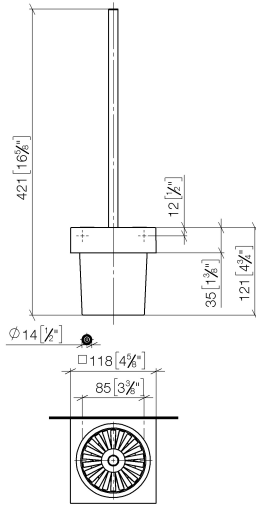

Toilet brush set wall model - Dark Chrome

MEM

83 900 780

- crystal glass brush holder, matte
- brush, matte black
- width 118mm
- height 415 mm
- 118mm projection

Fits: MEM, CL.1, CYO

	Dark Chrome	83 900 780-19
	Chrome	83 900 780-00
	Brushed Platinum	83 900 780-06
	Platinum	83 900 780-08
	Brushed Durabronze (23kt Gold)	83 900 780-28
	Brushed Champagne (22kt Gold)	83 900 780-46
	Champagne (22kt Gold)	83 900 780-47
	Brushed Dark Platinum	83 900 780-99

83 900 780

83 900 780

Parts for other finishes can be found here: [Chrome](#)