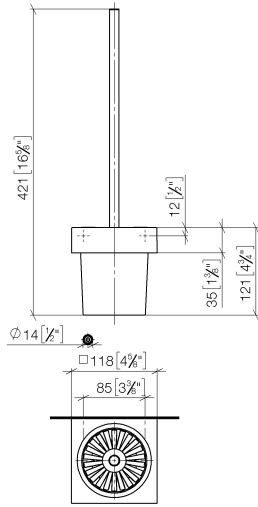

Toilet brush set wall model - Brushed Dark Platinum

MEM

83 900 780

Fits: MEM, CL.1, CYO

- crystal glass brush holder, matte
- brush, matte black
- width 118mm
- height 415 mm
- 118mm projection

	Brushed Dark Platinum	83 900 780-99
	Chrome	83 900 780-00
	Brushed Platinum	83 900 780-06
	Platinum	83 900 780-08
	Dark Chrome	83 900 780-19
	Brushed Durabronze (23kt Gold)	83 900 780-28
	Brushed Champagne (22kt Gold)	83 900 780-46
	Champagne (22kt Gold)	83 900 780-47

83 900 780

83 900 780

Parts for other finishes can be found here: [Chrome](#)

Toilet brush set wall model - Brushed Dark Platinum

MEM

83 900 780

Spare parts list

No.	Item Number	Name	Quantity used	Delivery time
	90 20 97 507 00-99	handle	9	30