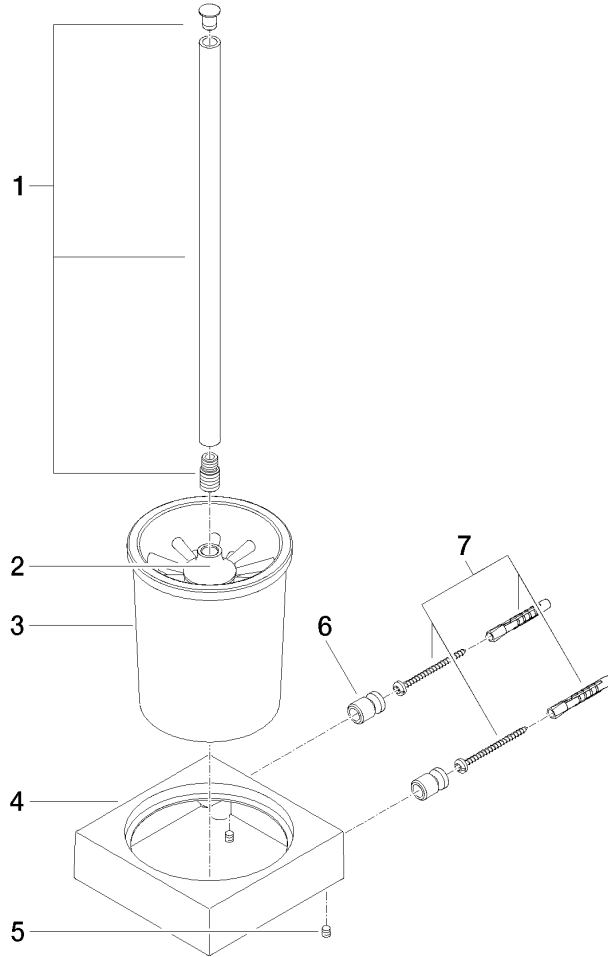

Toilet brush set wall model - Brushed Dark Platinum

MEM

83 900 780

Fits: MEM, CL.1, CYO

- crystal glass brush holder, matte
- brush, matte black
- width 118mm
- height 415 mm
- 118mm projection

	Brushed Dark Platinum	83 900 780-99
	Chrome	83 900 780-00
	Brushed Platinum	83 900 780-06
	Platinum	83 900 780-08
	Dark Chrome	83 900 780-19
	Brushed Durabronze (23kt Gold)	83 900 780-28
	Brushed Champagne (22kt Gold)	83 900 780-46
	Champagne (22kt Gold)	83 900 780-47

83 900 780

83 900 780

Parts for other finishes can be found here: [Chrome](#)

Toilet brush set wall model - Brushed Dark Platinum

MEM

83 900 780

Spare parts list

No.	Item Number	Name	Quantity used	Delivery time
	90 20 97 507 00-99	handle	9	30