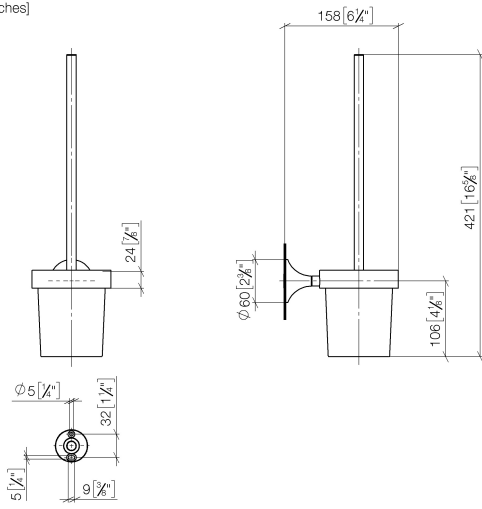

83 900 809

- crystal glass brush holder, matte
- brush, matte black
- width 110mm
- height 421 mm
- 158mm projection

	Chrome	83 900 809-00
	Brushed Platinum	83 900 809-06
	Platinum	83 900 809-08
	Dark Chrome	83 900 809-19
	Brushed Durabronze (23kt Gold)	83 900 809-28
	Brushed Bronze	83 900 809-42
	Brushed Champagne (22kt Gold)	83 900 809-46
	Champagne (22kt Gold)	83 900 809-47
	Brushed Dark Platinum	83 900 809-99

83 900 809

mm [inches]

83 900 809

Parts for other finishes can be found here: Brushed Platinum

Spare parts list

No.	Item Number	Name	Quantity used	Delivery time
1	90 20 97 507 00-00	handle	1	10
2	90 18 50 601 00 90	brush	1	2
3	90 90 04 008 00 82	glass	1	2
4	05 30 31 025 00 90	fixing set	1	2