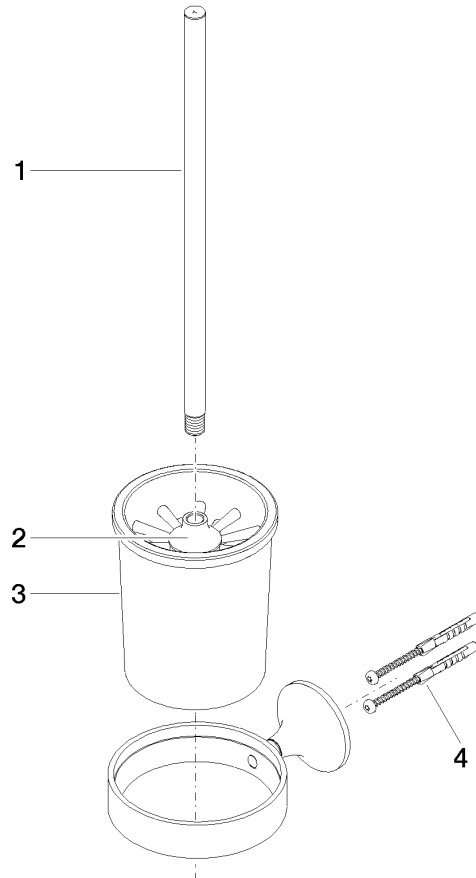

83 900 809

- crystal glass brush holder, matte
- brush, matte black
- width 110mm
- height 421 mm
- 158mm projection

	Chrome	83 900 809-00
	Brushed Platinum	83 900 809-06
	Platinum	83 900 809-08
	Dark Chrome	83 900 809-19
	Brushed Durabronze (23kt Gold)	83 900 809-28
	Brushed Bronze	83 900 809-42
	Brushed Champagne (22kt Gold)	83 900 809-46
	Champagne (22kt Gold)	83 900 809-47
	Brushed Dark Platinum	83 900 809-99

83 900 809

mm [inches]

83 900 809

Parts for other finishes can be found here: Brushed Platinum

Spare parts list

No.	Item Number	Name	Quantity used	Delivery time
1	90 20 97 507 00-00	handle	1	10
2	90 18 50 601 00 90	brush	1	2
3	90 90 04 008 00 82	glass	1	2
4	05 30 31 025 00 90	fixing set	1	2