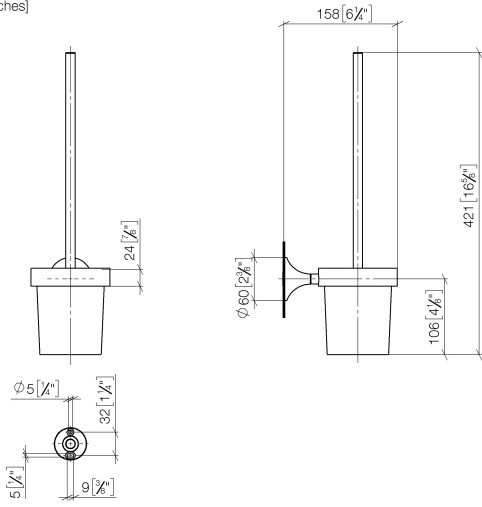

83 900 809

- crystal glass brush holder, matte
- brush, matte black
- width 110mm
- height 421 mm
- 158mm projection

	Brushed Platinum	83 900 809-06
	Chrome	83 900 809-00
	Platinum	83 900 809-08
	Dark Chrome	83 900 809-19
	Brushed Durabronze (23kt Gold)	83 900 809-28
	Brushed Bronze	83 900 809-42
	Brushed Champagne (22kt Gold)	83 900 809-46
	Champagne (22kt Gold)	83 900 809-47
	Brushed Dark Platinum	83 900 809-99

83 900 809

mm [inches]

83 900 809

Product version from 3/13/2017 to 8/29/2019

Product version from 8/29/2019

Parts for other
finishes can be found
here: [Chrome](#)

VAIA Toilet brush set wall model - Brushed Platinum

VAIA

83 900 809

Spare parts list

Product version from 3/13/2017 to 8/29/2019

Product version from 8/29/2019

No.	Item Number	Name	Quantity used	Delivery time
	90 20 97 507 00-06	handle	5	10