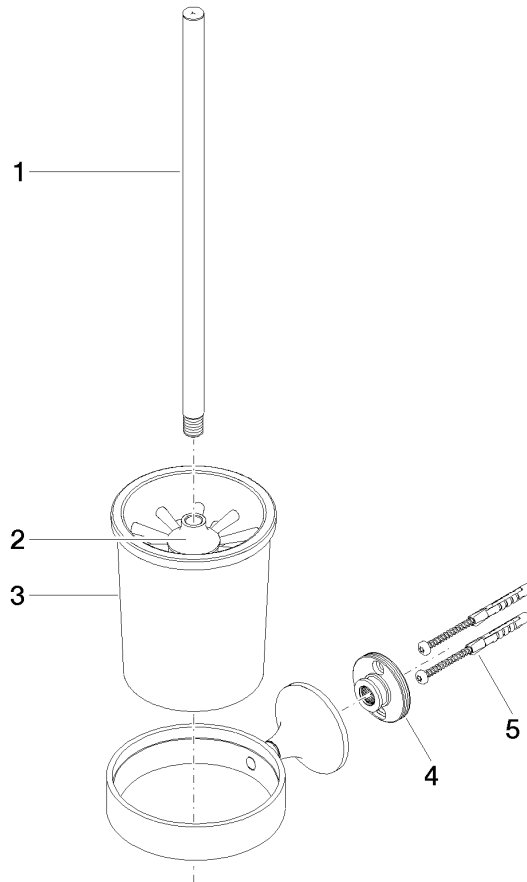

83 900 809

- crystal glass brush holder, matte
- brush, matte black
- width 110mm
- height 421 mm
- 158mm projection

	Brushed Platinum	83 900 809-06
	Chrome	83 900 809-00
	Platinum	83 900 809-08
	Dark Chrome	83 900 809-19
	Brushed Durabronze (23kt Gold)	83 900 809-28
	Brushed Bronze	83 900 809-42
	Brushed Champagne (22kt Gold)	83 900 809-46
	Champagne (22kt Gold)	83 900 809-47
	Brushed Dark Platinum	83 900 809-99

83 900 809

mm [inches]

83 900 809

Product version from 3/13/2017 to 8/29/2019

Product version from 8/29/2019

Parts for other
finishes can be found
here: [Chrome](#)

VAIA Toilet brush set wall model - Brushed Platinum

VAIA

83 900 809

Spare parts list

Product version from 3/13/2017 to 8/29/2019

Product version from 8/29/2019

No.	Item Number	Name	Quantity used	Delivery time
	90 20 97 507 00-06	handle	5	10